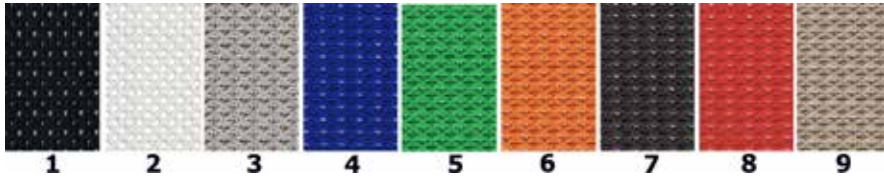

### 762/4G CITY 4 gambe

83	44	56	62	0.00	0,35	15,0

- Telaio ø 25 in acciaio cromato
- Schienale in polipropilene tappezzato rete nera
- Braccioli con pad morbido
- Sedile tappezzato con tessuti a scelta
- **OPZIONAL**
- Schienale in rete 8 colori

- *Chromed steel ø 25 chair frame*
- *Polypropylene back upholstered black net*
- *Soft pad armrests*
- *Upholstered seat with fabrics to choice*
- **OPTIONALS**
- *8 colours backrest network*

Colori rete schienale; rete ignifuga solo colori 1, 2, 3  
*Network backrest colours; fireproof net colours 1, 2, 3 only*

- **TESSUTI DISPONIBILI**      **AVAILABLES FABRICS**
- Cat. 2 Cagli ignifugo / *fireproof* - Cat. 3 Bond, Urban, Ecopelle
- Cat. 4 Rain, King, Soft, Ecopelle ignifuga/ *fireproof leatherette*
- Cat. 6 Iron
- Rete schienale in 9 colori / *9 colours network backrest*

Colori rete schienale; rete ignifuga solo colori 1, 2, 3  
 Network backrest colours; fireproof net colours 1, 2, 3 only

- | TESSUTI DISPONIBILI   | AVAILABLES FABRICS |
|---|--------------------|
| • Cat. 2 Cagli ignifugo / fireproof                                 |                    |
| • Cat. 3 Bond, Urban, Ecopelle / leatherette                        |                    |
| • Cat. 4 Rain, King, Soft, Ecopelle ignifuga/ fireproof leatherette |                    |
| • Cat. 6 Iron   |                    |
| • Rete schienale in 9 colori / 9 colours network backrest           |                    |