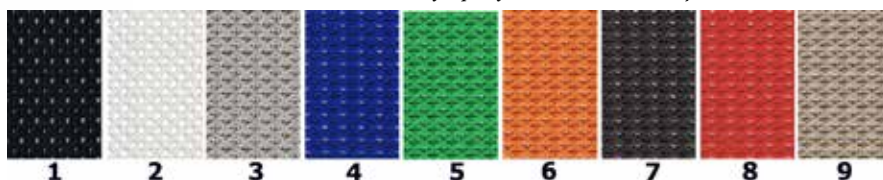

- **TESSUTI DISPONIBILI**      **AVAILABLES FABRICS**
- Cat. 2 Cagli ignifugo / *fireproof* - Cat. 3 Bond, Urban, Ecopelle
- Cat. 4 Rain, King, Soft, Ecopelle ignifuga/ *fireproof leatherette*
- Cat. 6 Iron
- Rete schienale in 9 colori / *9 colours network backrest*

### 762V CITY visitatore

83	44	56	62	0.00	0,35	15,0

- Telaio ø 25 in acciaio vernic. nero
- Schienale in rete nera
- Sedile tappezzato con tessuti a scelta
- **OPZIONAL**
- Schienale in rete 8 colori

- *Black steel ø 25 chair frame*
- *Black network backrest*
- *Upholstered seat with fabrics to choice*
- **OPTIONALS**
- *8 colours backrest network*

### 762R Passport rete

83	44	56	62	0.00	0,35	15,0

- Telaio ø 25 in acciaio verniciato nero
- Scocca interno seduta in multistrati di faggio
- Schienale in polipropilene rivestito in rete nera
- Sedile tappezzato con tessuti a scelta cliente
- **OPZIONAL**
- Schienale in rete 8 colori
- *Black varnished steel ø 25 chair frame*
- *Beech plywood inner shell sitting*
- *Polypropylene backrest black network covered*
- *Upholstered seat with fabric to customer choice*
- **OPTIONALS**
- *8 colours network backrest*

Colori rete schienale; rete ignifuga solo colori 1, 2, 3  
 Network backrest colours; fireproof net colours 1, 2, 3 only

- | TESSUTI DISPONIBILI   | AVAILABLES FABRICS |
|---|--------------------|
| • Cat. 2 Cagli ignifugo / fireproof                                 |                    |
| • Cat. 3 Bond, Urban, Ecopelle / leatherette                        |                    |
| • Cat. 4 Rain, King, Soft, Ecopelle ignifuga/ fireproof leatherette |                    |
| • Cat. 6 Iron   |                    |
| • Rete schienale in 9 colori / 9 colours network backrest           |                    |