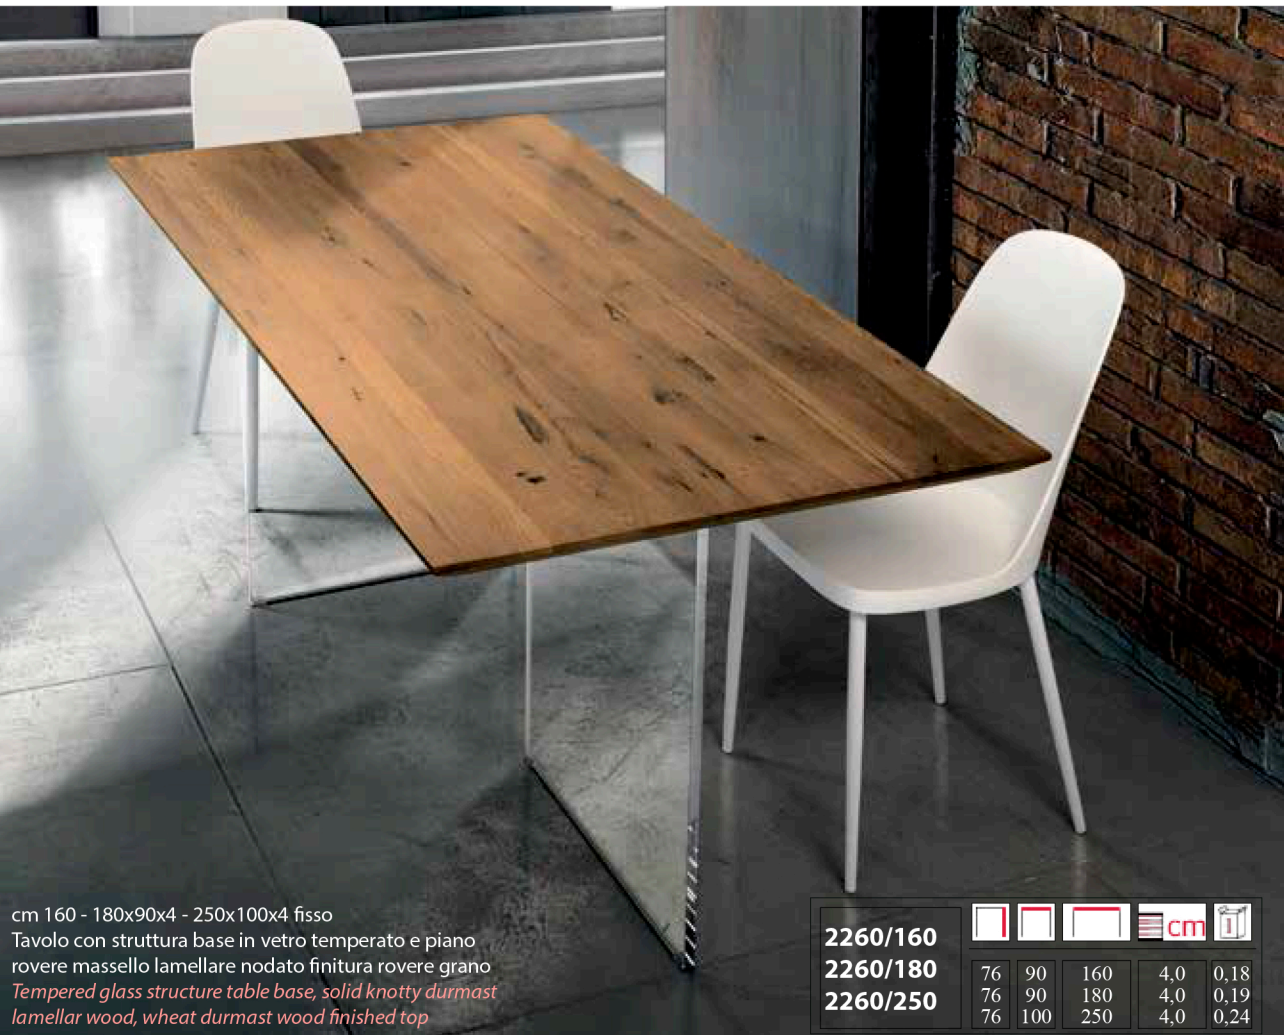

cm 160x90x4 - 180x90x4 fisso

Base in vetro temperato e piano impiallacciato rovere nodato - *Tempered glass structure table base, veneered knotty durmast wood top*

2259/160

2259/180

76	90	160	4,0	0,18
76	90	180	4,0	0,19

cm 160 - 180x90x4 - 250x100x4 fisso

Tavolo con struttura base in vetro temperato e piano rovere massello lamellare nodato finitura rovere grano
Tempered glass structure table base, solid knotty durmast lamellar wood, wheat durmast wood finished top