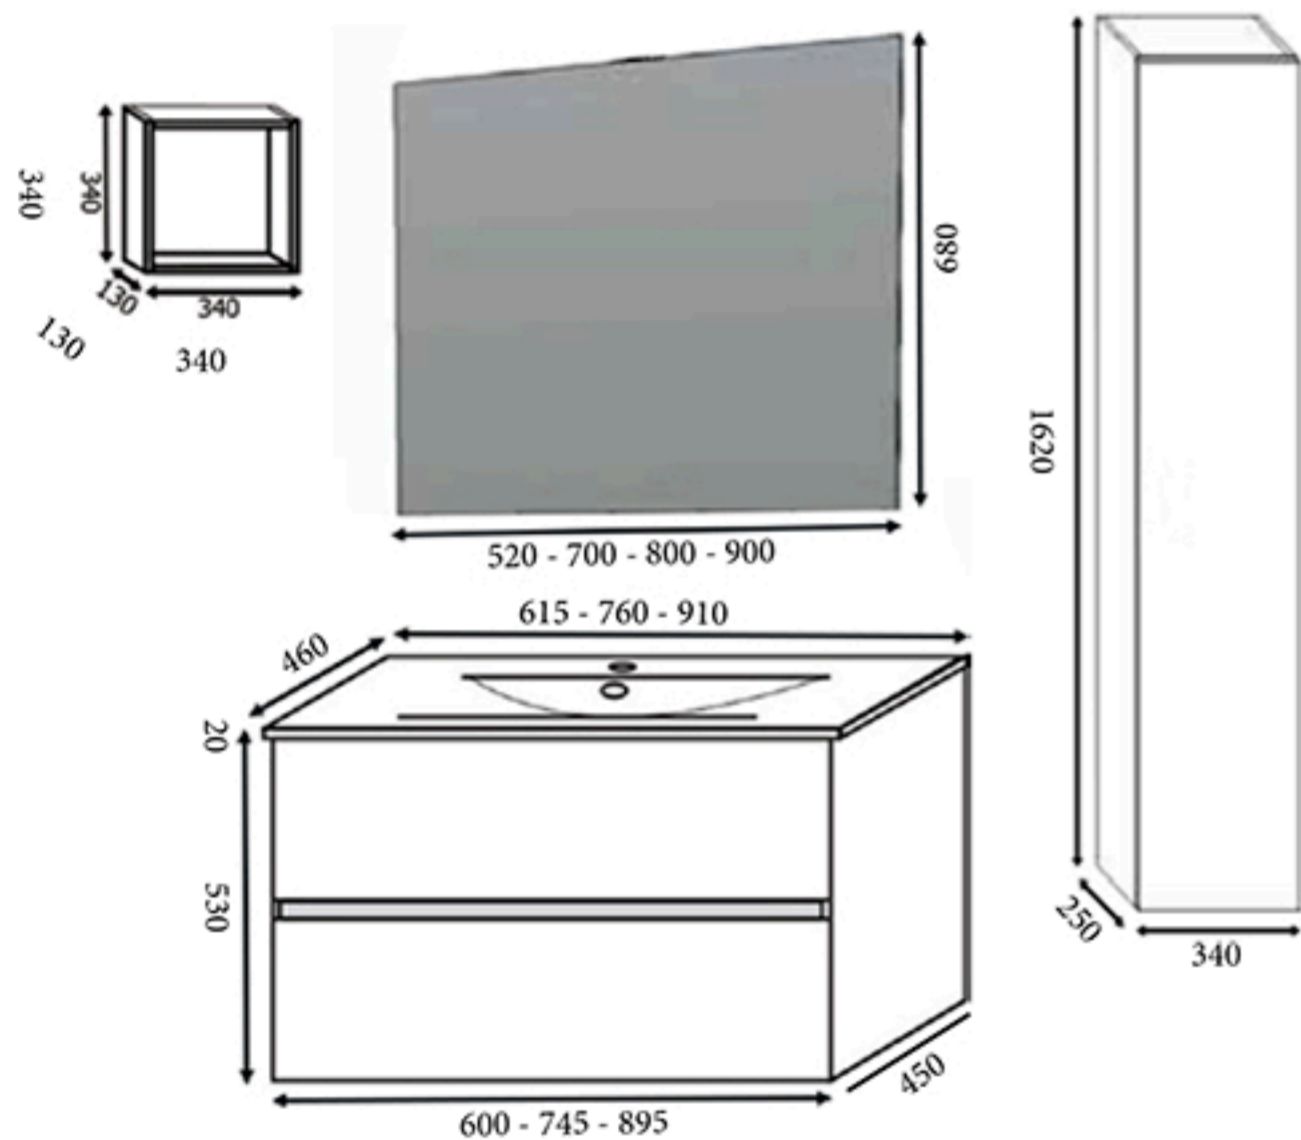

SPECCHI: Basic; Riflesso o Riquadro LED o altri modelli; Silver, Idea, Lift Up o Domus specchi contenitori **MIRRORS:** reversible sides mod. Basic, Riflesso, Riquadro LED; others models; Silver, Idea, Lift Up or Domus container mirrors
LAMPADE: alogene o LED vari modelli **LAMPS:** halogen or LED lamps various models
PENSILI: Cubo/A aperto, Cubo/P con porta, o con porta bicolore; cm 34x34x13 lati reversibili **WALL UNIT:** opened Cube/A; Cube/P with door o with two tone door; cm 34x34x13 reversibles sides
COLONNE: Idea c/porta a pressione, anche con maniglia; Harmony o Smart; cm 162x34x25 lati reversibili **WALL COLUMN:** Idea push to open, also with handle; Harmony or Smart; cm 162x34x25 reversibles sides

Cassetti a chiusura ammortizzata, lavabi in ceramica - Soften closing drawers, ceramic washbasins - Langsam schließende Schubladen, keramikspüle - Tiroirs à fermeture amortie, lavabos en céramique

Tinte laccate o colori scala RAL
Samples lacquerings or RAL scale