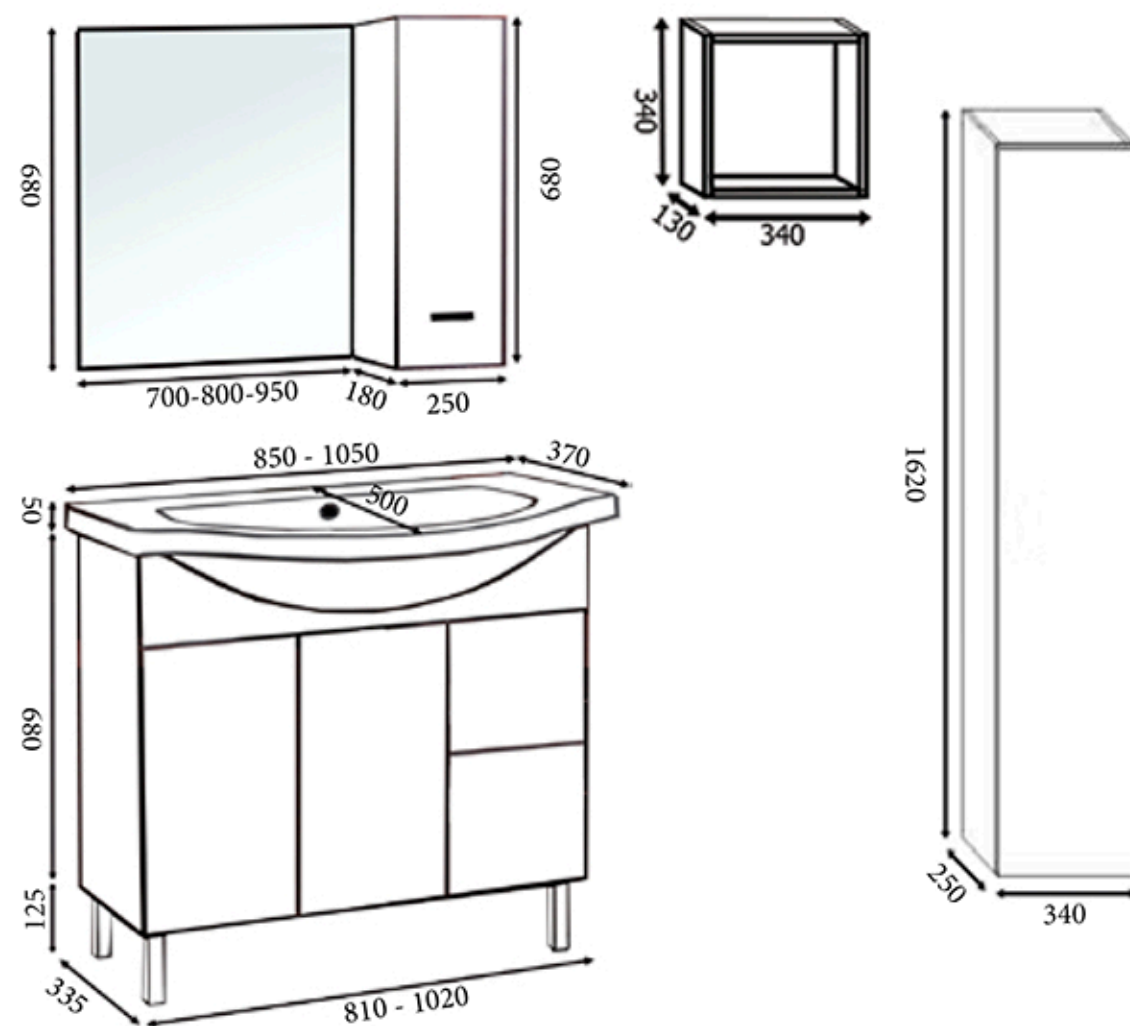

**LAVABO/WASHBASIN:** in mineralmarmo/technical marble sink cm 85-105x5x37 lato, 50 centro vasca - cm 82-105x5x37 size, 50 washbasin centre

**SPECCHI:** Basic; Riflesso o Riquadro LED o altri modelli; Silver, Idea, Lift Up o Domus specchi contenitori

**LAMPADE:** alogene o LED vari modelli

**PENSILI:** Cubo/A aperto, Cubo/P con porta, o con porta bicolore; cm 34x34x13 lati reversibili

**COLONNE:** Smart, Idea c/porta a pressione, anche con maniglia; cm 162x34x25 lati reversibili

**MIRRORS:** reversible sides mod. Basic, Riflesso, Riquadro LED; others models; Silver, Idea, Lift Up or Domus container mirrors

**LAMPS:** halogen or LED lamps various models

**WALL UNIT:** opened Cube/A; Cube/P with door o with two tone door; cm 34x34x13 reversibles sides

**WALL COLUMN:** Smart, Idea push to open, also with handle; 162x34x25 reversibles sides

Cassetti a chiusura ammortizzata, lavabi in ceramica - Soften closing drawers, ceramic washbasins -  
Langsam schließende Schubladen, keramikspüle - Tiroirs à fermeture amortie, lavabos en céramique