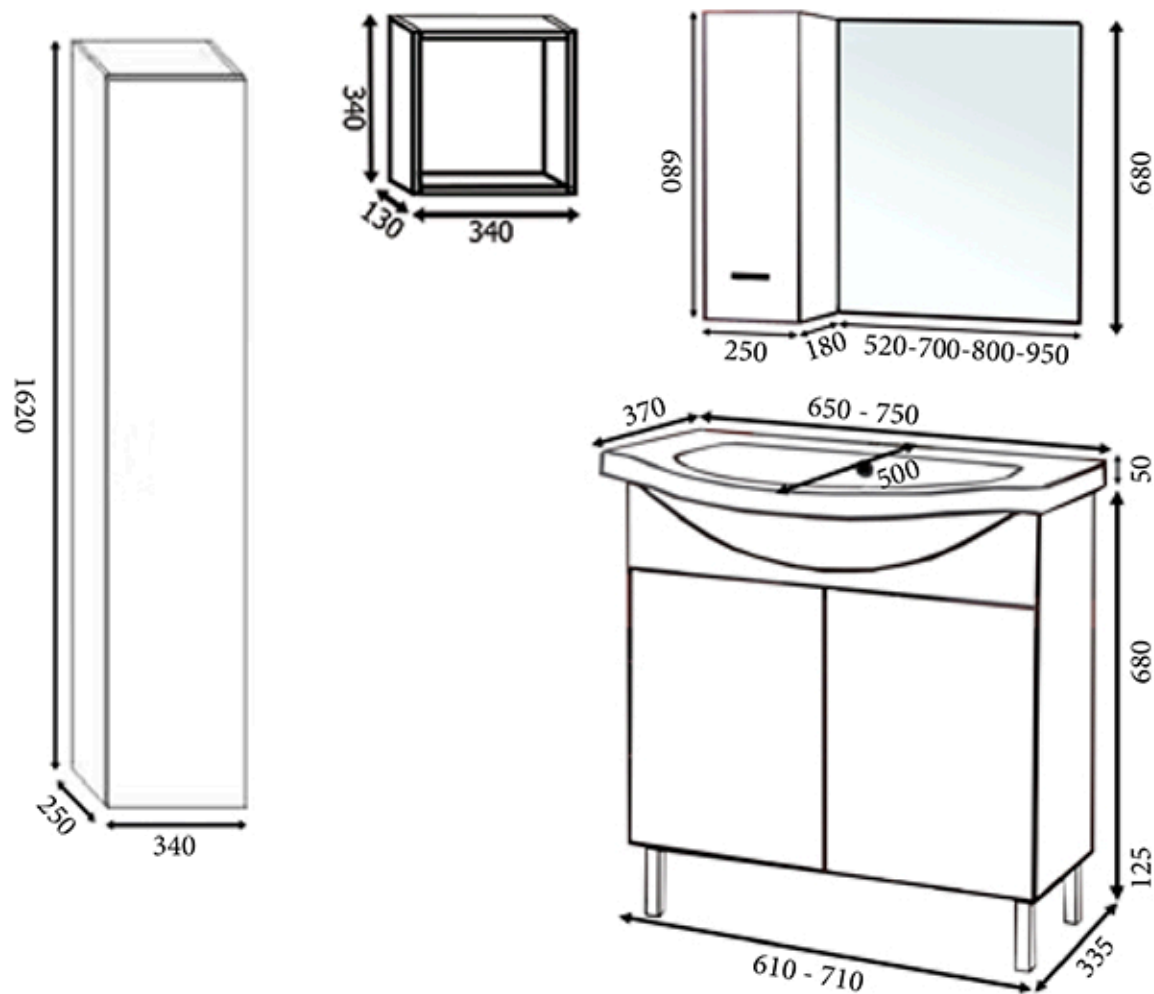

THUS/2Ante cm 65 o 75

MOBILE BASE: cm 61-71x33,5 H80,5 Laccato bianco lucido, Rovere vivo, Rovere moro

BASE CABINET: cm 61-71x33,5 H80,5 Glossy white lacquered, Live durmast wood, Dark durmast wood

LAVABO/WASHBASIN: in mineralmarmo/technical marble sink cm 65-75x5x37 lato, 50 centro vasca - cm 65-75x5x37 size, 50 washbasin centre

SPECCHI: Basic; Riflesso o Riquadro LED o altri modelli; Silver, Idea, Lift Up o Domus specchi contenitori

MIRRORS: reversible sides mod. Basic, Riflesso, Riquadro LED; others models; Silver, Idea, Lift Up or Domus container mirrors

LAMPADE: alogene o LED vari modelli

LAMPS: halogen or LED lamps various models

PENSILI: Cubo/A aperto, Cubo/P con porta, o con porta bicolore; cm 34x34x13 lati reversibili

WALL UNIT: opened Cube/A; Cube/P with door o with two tone door; cm 34x34x13 reversibles sides

COLONNE: Smart, Idea c/porta a pressione, anche con maniglia; cm 162x34x25 lati reversibili

WALL COLUMN: Smart, Idea push to open, also with handle; 162x34x25 reversibles sides

Cassetti a chiusura ammortizzata, lavabi in ceramica - Soften closing drawers, ceramic washbasins -
Langsam schließende Schubladen, keramikspüle - Tiroirs à fermeture amortie, lavabos en céramique