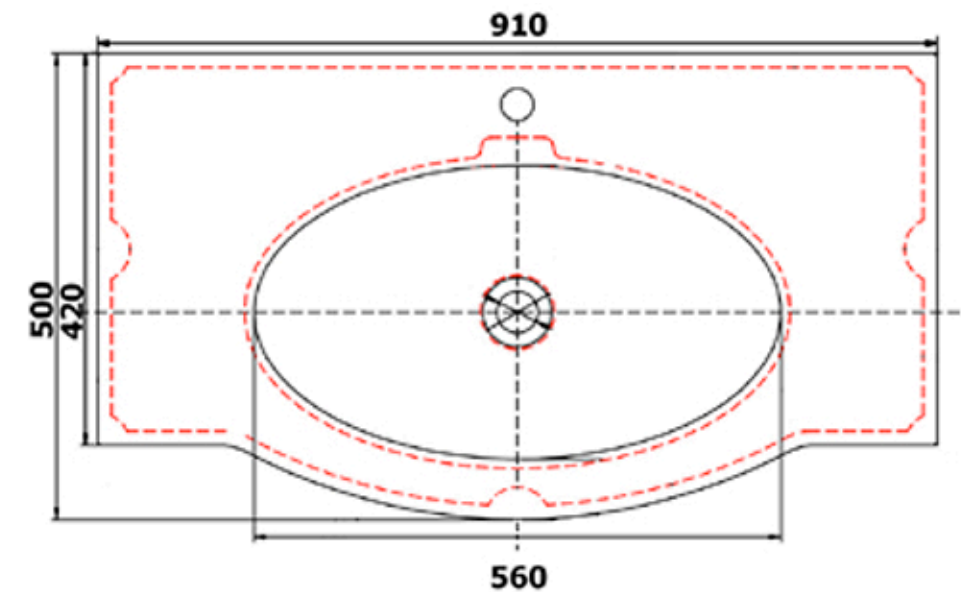

LAVABO/WASHBASIN: in mineralmarmo/technical marble sink cm 91x2x42 lato, 50 centro vasca - cm 91x2x42 size, 50 washbasin centre

SPECCHI: Basic; Riflesso o Riquadro LED o altri modelli; Silver, Idea, Lift Up o Domus specchi contenitori

LAMPADE: alogene o LED vari modelli

PENSILI: Cubo/A aperto, Cubo/P con porta, o con porta bicolore; cm 34x34x13 lati reversibili

COLONNE: Smart, Idea c/porta a pressione, anche con maniglia; cm 162x34x25 lati reversibili

MIRRORS: reversible sides mod. Basic, Riflesso, Riquadro LED; others models; Silver, Idea, Lift Up or Domus container mirrors

LAMPS: halogen or LED lamps various models

WALL UNIT: opened Cube/A; Cube/P with door o with two tone door; cm 34x34x13 reversibles sides

WALL COLUMN: Smart, Idea push to open, also with handle; 162x34x25 reversibles sides

Cassetti a chiusura ammortizzata, lavabi in mineralmarmo - Soften closing drawers, technical marble washbasins - Langsam schließende Schubladen, waschbecken aus technischem marmor - Tiroirs à fermeture amortie, lavabos en marbre technique