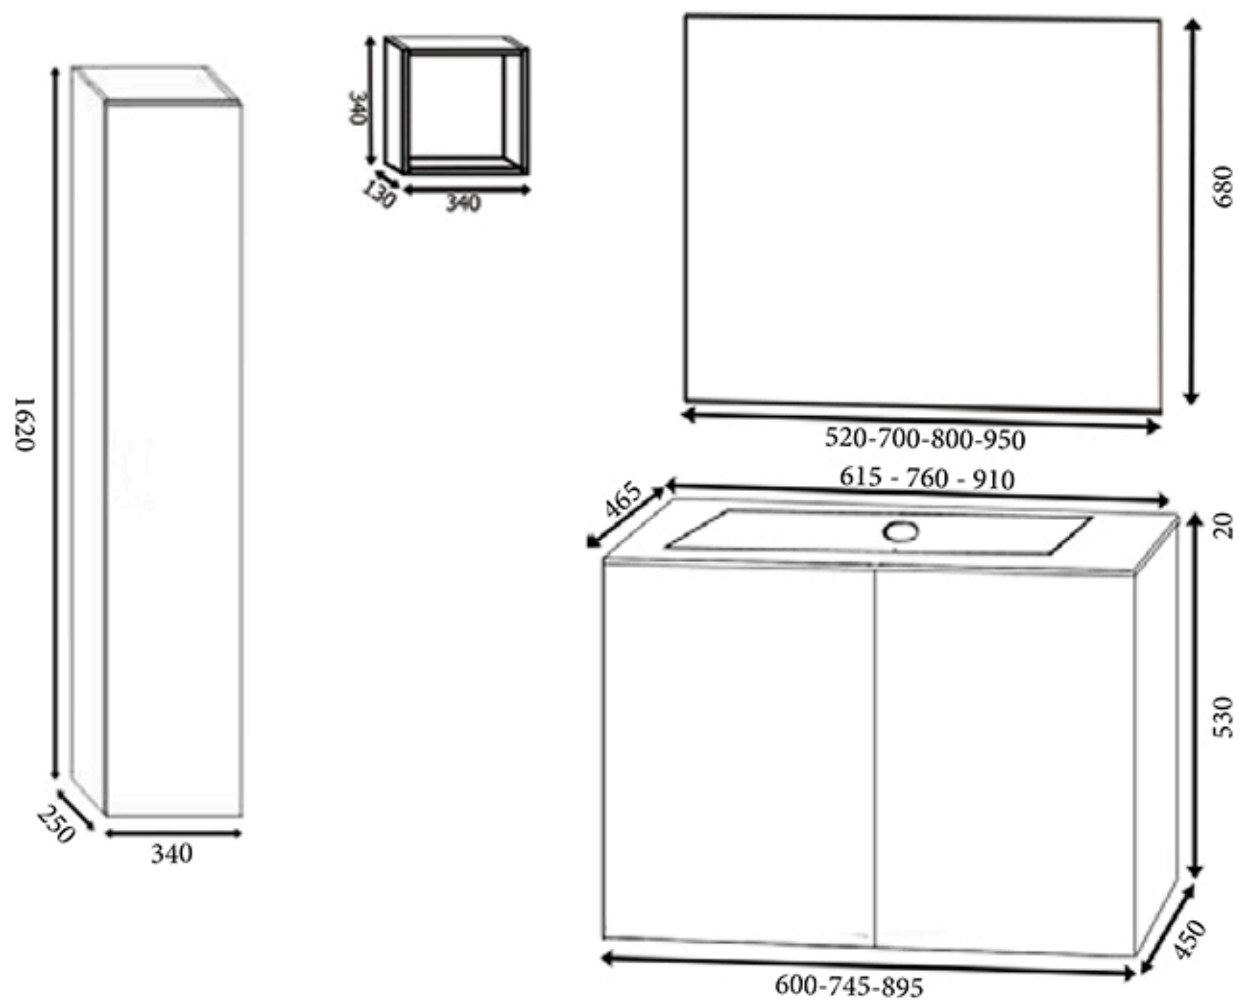

SLIM cm 60-75-90

MOBILE BASE: cm 59,5-74,5-89,5x45 H53 Laccato bianco lucido, Rovere vivo, Rovere moro

BASE CABINET: cm 59,5-74,5-89,5x45 H53 Glossy white lacquered, Live durmast wood, Dark durmast wood

LAVABO/WASHBASIN: in ceramica/ceramic sink cm 61,5-76-91x46x2

SPECCHI: Basic; Riflesso o Riquadro LED o altri modelli; Silver, Idea, Lift Up o Domus specchi contenitori

LAMPADE: alogene o LED vari modelli

PENSILI: Cubo/A aperto, Cubo/P con porta, o con porta bicolore; cm 34x34x13 lati reversibili

COLONNE: Smart, Idea c/porta a pressione, anche con maniglia; cm 162x34x25 lati reversibili

MIRRORS: reversible sides mod. Basic, Riflesso, Riquadro LED; others models; Silver, Idea, Lift Up or Domus container mirrors

LAMPS: halogen or LED lamps various models

WALL UNIT: opened Cube/A; Cube/P with door o with two tone door; cm 34x34x13 reversibles sides

WALL COLUMN: Smart, Idea push to open, also with handle; 162x34x25 reversibles sides

Cassetti a chiusura ammortizzata, lavabi in ceramica - Soften closing drawers, ceramic washbasins - Langsam schließende Schubladen, keramikspüle - Tiroirs à fermeture amortie, lavabos en céramique

Rovere moro