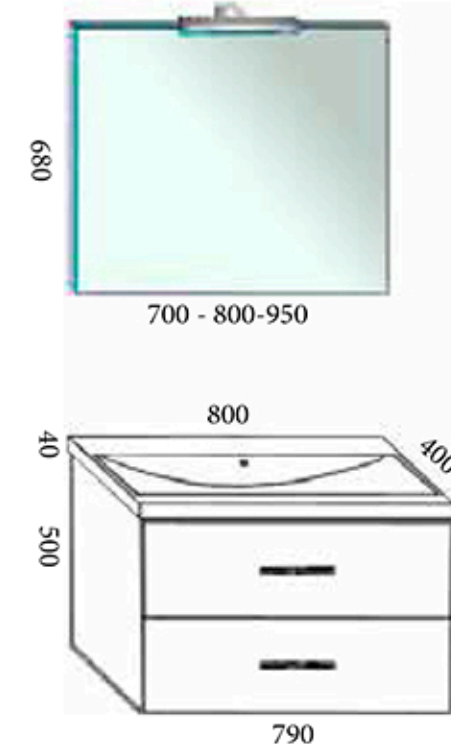

SIMPLY cm 80 + 80 base laterale

BASE PORTA LAVABO E BASE LATERALE: cm 79x39 H30 laccato bianco lucido, Larice bianco, Larice grigio - **BASE 2 CASSETTI:** cm 79x39 H50 laccato bianco lucido, Larice bianco, Larice grigio

HOLDER SINK CABINET AND LATERAL BASE: cm 79x39 H30 Glossy white lacquered, White larch wood, Grey larch wood - **2 DRAWERS BASE CABINET:** cm 79x39 H50 Glossy white lacquered, White larch wood, Grey larch wood

LAVABO/SINK: in mineralmarmo/technical marble washbasin cm 50x40x4

SPECCHI: Basic; Riflesso o Riquadro LED o altri modelli; Silver, Idea, Lift Up o Domus specchi contenitori

LAMPADE: alogene o LED vari modelli

PENSILI: Cubo/A aperto, Cubo/P con porta, o con porta bicolore; cm 34x34x13 lati reversibili

COLONNE: Smart, Idea c/porta a pressione, anche con maniglia; cm 162x34x25 lati reversibili

MIRRORS: reversible sides mod. Basic, Riflesso, Riquadro LED; others models; Silver, Idea, Lift Up or Domus container mirrors

LAMPS: halogen or LED lamps various models

WALL UNIT: opened Cube/A; Cube/P with door o with two tone door; cm 34x34x13 reversibles sides

WALL COLUMN: Smart, Idea push to open, also with handle; 162x34x25 reversibles sides

Cassetti a chiusura ammortizzata, lavabi in mineralmarmo - Soften closing drawers, technical marble washbasins - Langsam schließende Schubladen, waschbecken aus technischem marmor - Tiroirs à fermeture amortie, lavabos en marbre technique

Larice grigio