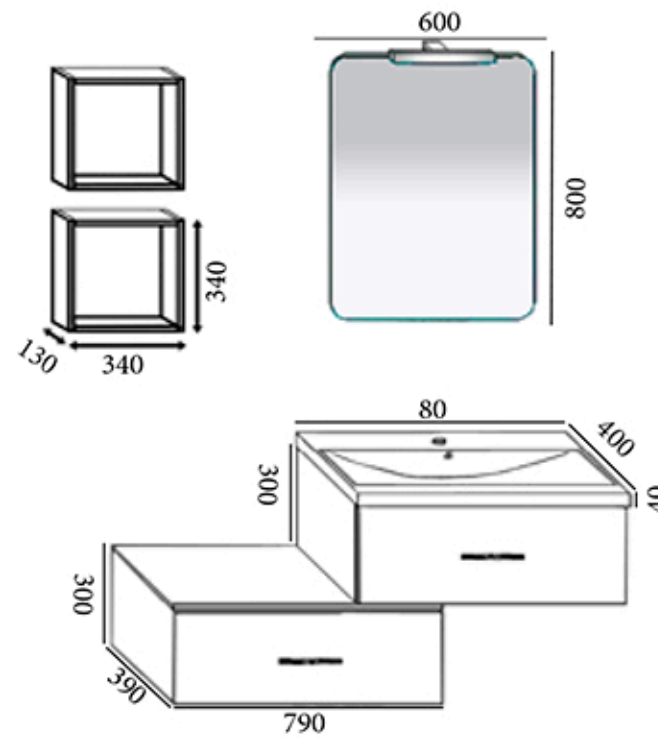

SIMPLY cm 80 + 80 base laterale

BASE PORTA LAVABO E BASE LATERALE: cm 79x39 H30 laccato bianco lucido, Larice bianco, Larice grigio - **BASE 2 CASSETTI:** cm 79x39 H50 laccato bianco lucido, Larice bianco, Larice grigio

HOLDER SINK CABINET AND LATERAL BASE: cm 79x39 H30 Glossy white lacquered, White larch wood, Grey larch wood - **2 DRAWERS BASE CABINET:** cm 79x39 H50 Glossy white lacquered, White larch wood, Grey larch wood

LAVABO/SINK: in mineralmarmo/technical marble washbasin cm 50x40x4

SPECCHI: Basic; Riflesso o Riquadro LED o altri modelli; Silver, Idea, Lift Up o Domus specchi contenitori

LAMPADE: alogene o LED vari modelli

PENSILI: Cubo/A aperto, Cubo/P con porta, o con porta bicolore; cm 34x34x13 lati reversibili

COLONNE: Smart, Idea c/porta a pressione, anche con maniglia; cm 162x34x25 lati reversibili

MIRRORS: reversible sides mod. Basic, Riflesso, Riquadro LED; others models; Silver, Idea, Lift Up or Domus container mirrors

LAMPS: halogen or LED lamps various models

WALL UNIT: opened Cube/A; Cube/P with door o with two tone door; cm 34x34x13 reversibles sides

WALL COLUMN: Smart, Idea push to open, also with handle; 162x34x25 reversibles sides

Cassetti a chiusura ammortizzata, lavabi in mineralmarmo - Soften closing drawers, technical marble washbasins - Langsam schließende Schubladen, waschbecken aus technischem marmor - Tiroirs à fermeture amortie, lavabos en marbre technique

Larice grigio