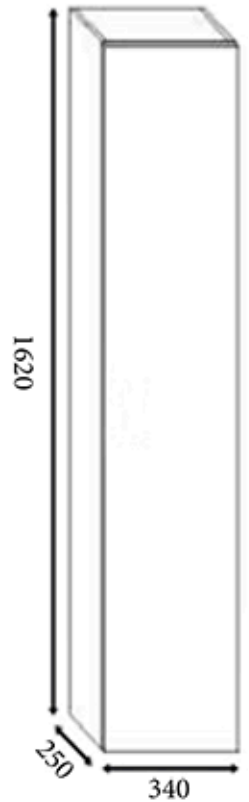

SIMPLY cm 80 + 80 base laterale

BASE PORTA LAVABO E BASE LATERALE: cm 79x39 H30 laccato bianco lucido, Larice bianco, Larice grigio - **BASE 2 CASSETTI:** cm 79x39 H50 laccato bianco lucido, Larice bianco, Larice grigio

HOLDER SINK CABINET AND LATERAL BASE: cm 79x39 H30 Glossy white lacquered, White larch wood, Grey larch wood - **2 DRAWERS BASE CABINET:** cm 79x39 H50 Glossy white lacquered, White larch wood, Grey larch wood

LAVABO/SINK: in mineralmarmo/technical marble washbasin cm 50x40x4

SPECCHI: Basic; Riflesso o Riquadro LED o altri modelli; Silver, Idea, Lift Up o Domus specchi contenitori

LAMPADE: alogene o LED vari modelli

PENSILI: Cubo/A aperto, Cubo/P con porta, o con porta bicolore; cm 34x34x13 lati reversibili

COLONNE: Smart, Idea c/porta a pressione, anche con maniglia; cm 162x34x25 lati reversibili

MIRRORS: reversible sides mod. Basic, Riflesso, Riquadro LED; others models; Silver, Idea, Lift Up or Domus container mirrors

LAMPS: halogen or LED lamps various models

WALL UNIT: opened Cube/A; Cube/P with door o with two tone door; cm 34x34x13 reversibles sides

WALL COLUMN: Smart, Idea push to open, also with handle; 162x34x25 reversibles sides

Cassetti a chiusura ammortizzata, lavabi in mineralmarmo - Soften closing drawers, technical marble washbasins - Langsam schließende Schubladen, waschbecken aus technischem marmor - Tiroirs à fermeture amortie, lavabos en marbre technique

Larice grigio