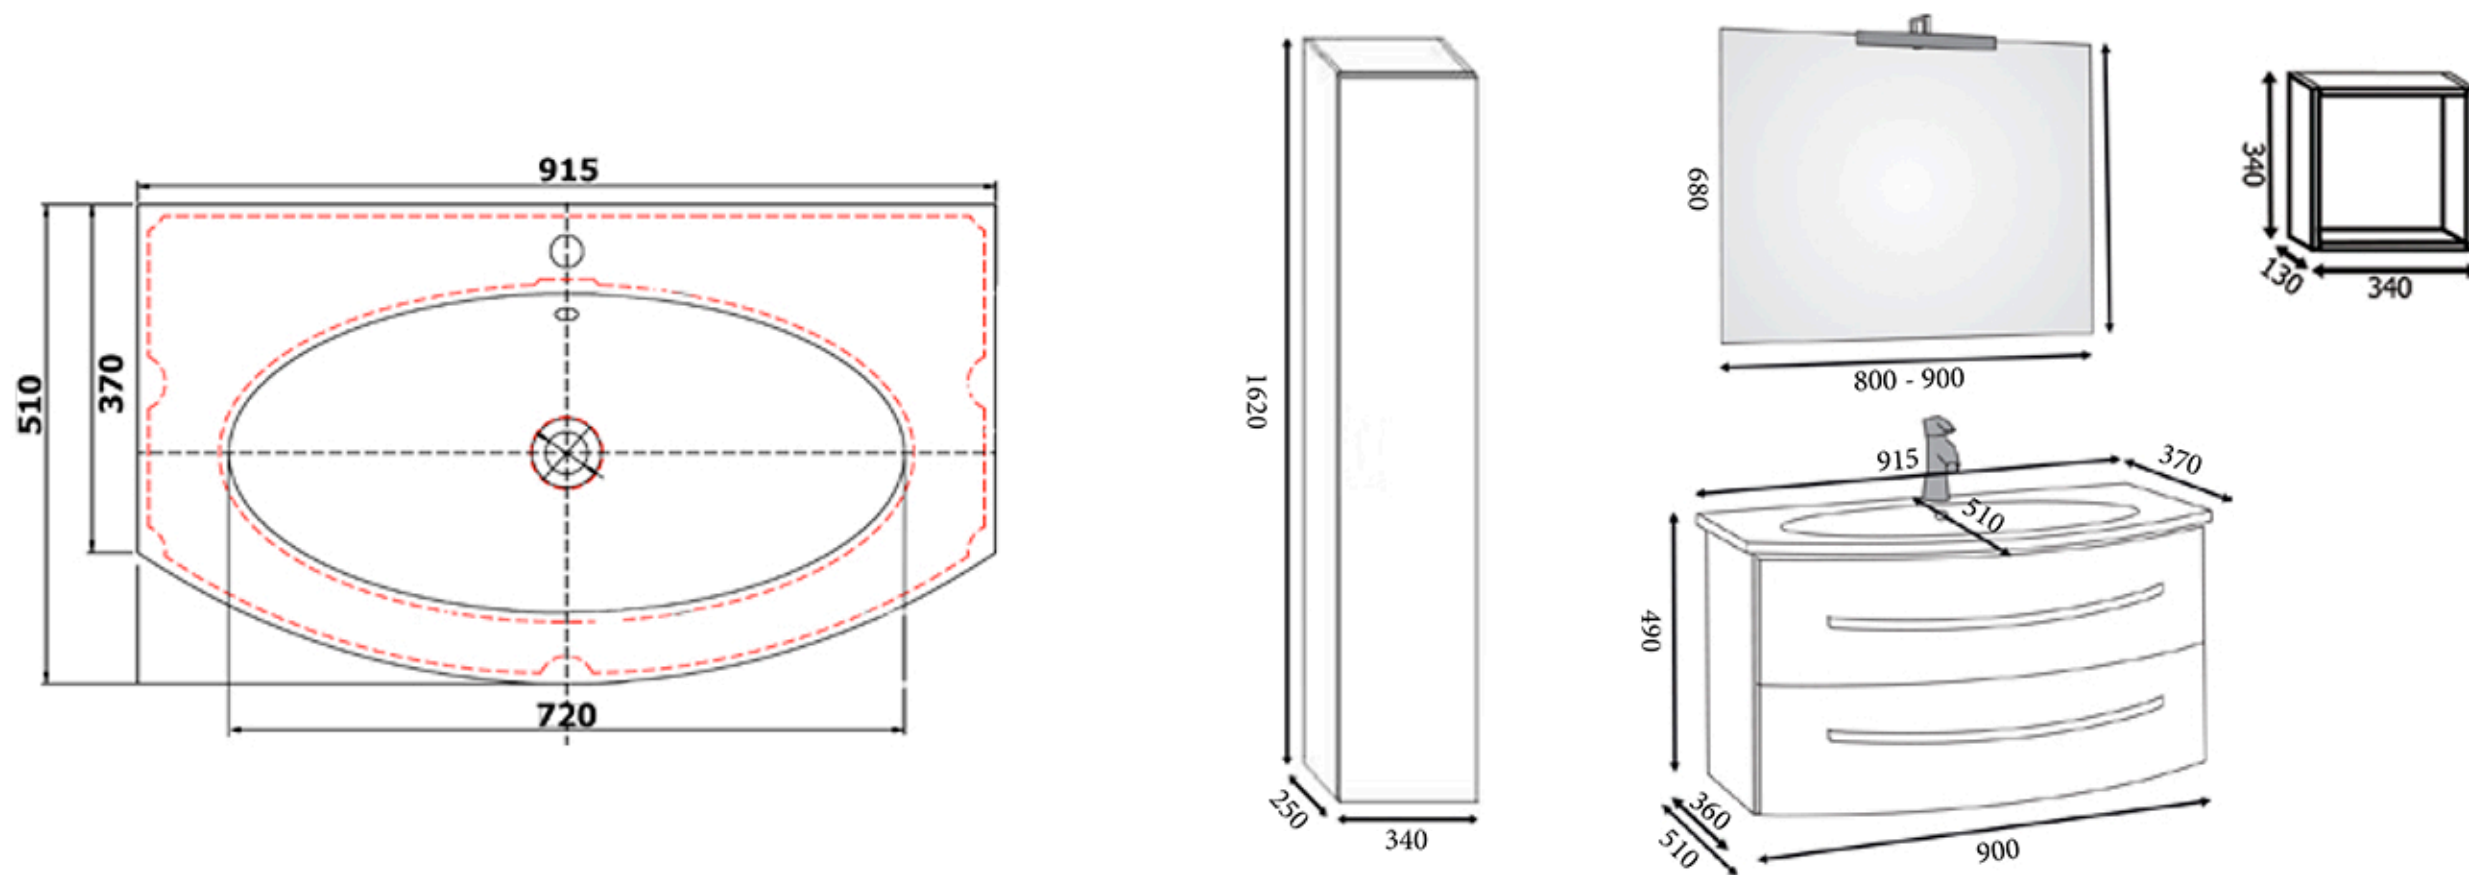

PERSEO cm 90

MOBILE BASE: cm 90x36 H49 Laccato bianco lucido, Larice bianco, Noce tranchè, Olmo creme, Olmo onix; su richiesta colori laccati del campionario colori o scala RAL

BASE CABINET: cm 90x36 H49 Glossy white lacquered, White larch wood, Tranchè walnut wood, Olmo creme, Olmo onix; on request lacquerings of colours samples or RAL scale

LAVABO/WASHBASIN: in mineralmarmo/technical marble sink cm 91,5x2x37 lato, 51 centro vasca - cm 91,5x2x37 size, 51 washbasin centre

SPECCHI: Basic; Riflesso o Riquadro LED o altri modelli; Silver, Idea, Lift Up o Domus specchi contenitori

MIRRORS: reversible sides mod. Basic, Riflesso, Riquadro LED; others models; Silver, Idea, Lift Up or Domus container mirrors

LAMPADE: alogene o LED vari modelli

LAMPS: halogen or LED lamps various models

PENSILI: Cubo/A aperto, Cubo/P con porta, o con porta bicolore; cm 34x34x13 lati reversibili

WALL UNIT: opened Cube/A; Cube/P with door o with two tone door; cm 34x34x13 reversibles sides

COLONNE: Smart, Idea c/porta a pressione, anche con maniglia; cm 162x34x25 lati reversibili

WALL COLUMN: Smart, Idea push to open, also with handle; 162x34x25 reversibles sides

Cassetti a chiusura ammortizzata, lavabi in mineralmarmo - Soften closing drawers, technical marble washbasins - Langsam schließende Schubladen, waschbecken aus technischem marmor - Tiroirs à fermeture amortie, lavabos en marbre technique

Tinte laccate o colori scala RAL
Samples lacquerings or RAL scale