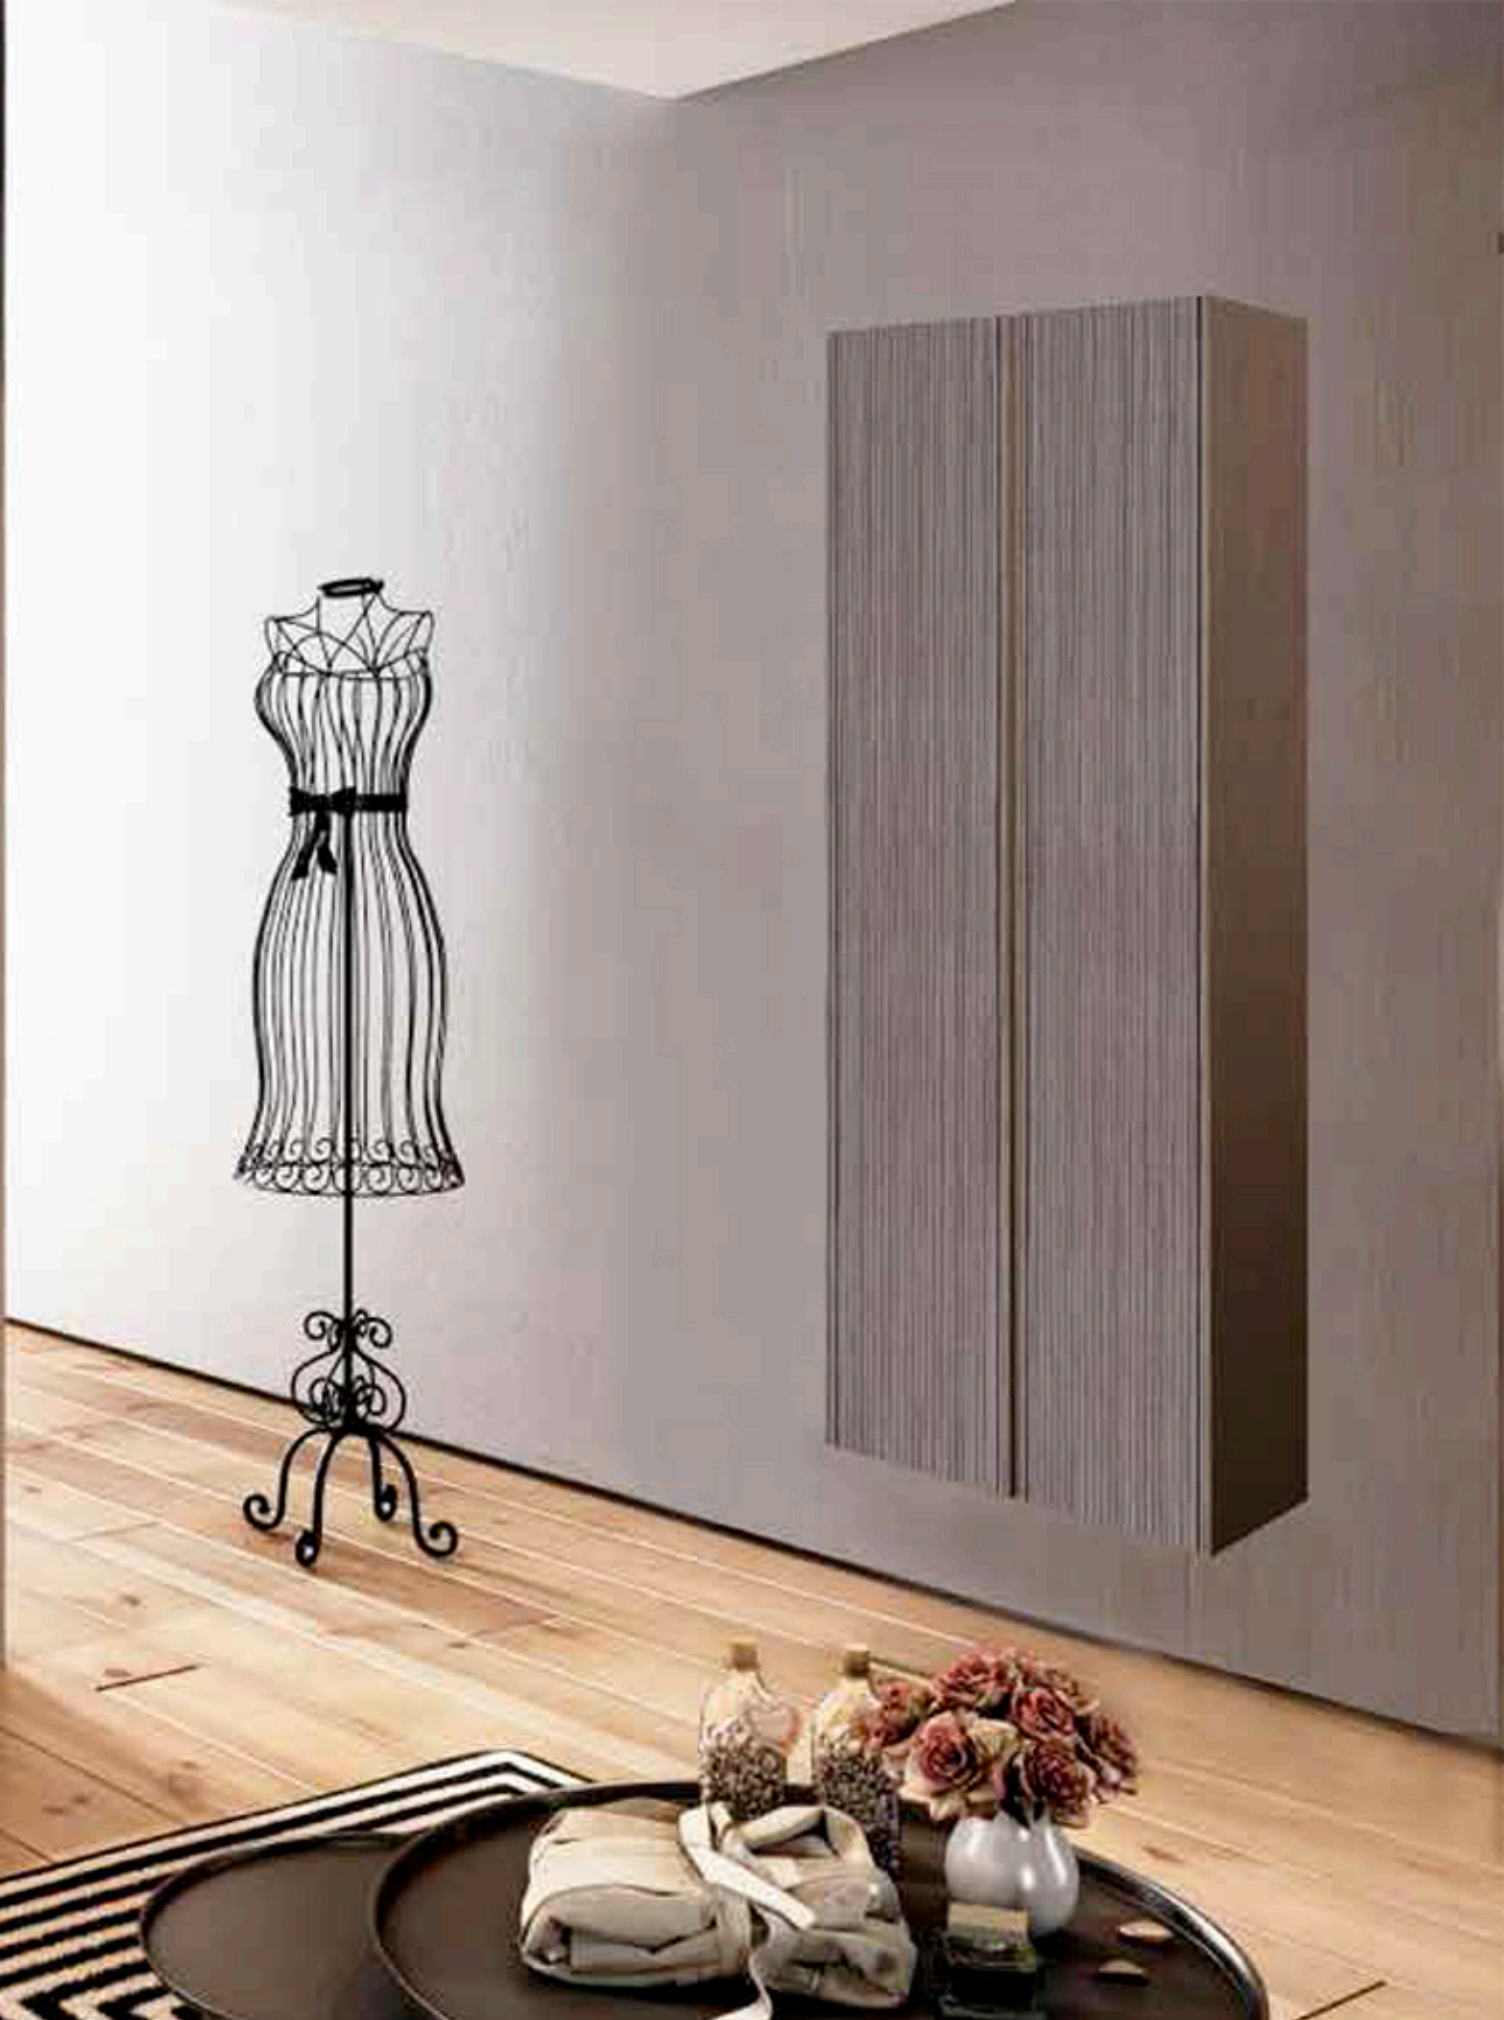

PALOMA cm 85 dark durmast wood
Base cabinet base cm 85x68 with ceramic washbasin; Basic mirror cm 70x68 with Kira 5W LED lamp; 2 opened Cube/A; Smart wall column cm 162x34

*PALOMA cm 85 larice grigio
Base cm 85x68 con lavabo in ceramica; specchio Basic cm 80x68 con
lampada Kira 5W LED; 2 colonne reversibili Idea accoppiate*