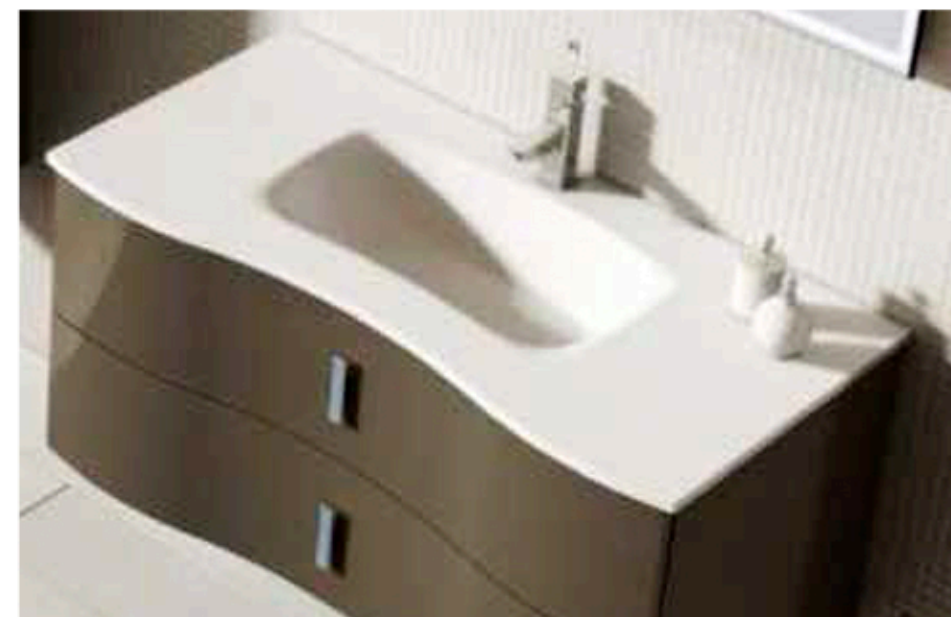

ONDA

ONDA cm 102 glossy white lacquered
Base cabinet cm 101x52 with technical marble washbasin;
Riquadro LED mirror cm 95x68; Smart wall column cm 162x34

ONDA cm 102 laccato bianco lucido
composto da mobile base cm 101x52 con lavabo in mineralmarmo;
specchio Riquadro LED cm 95x68; colonna Smart reversibile cm 162x34

MOBILE BASE E LAVABO/BASE CABINET AND SINK: cm 101x52 H50 Laccato bianco lucido - Lavabo in mineralmarmo cm 102x53x2/cm 101x52 H50 Glossy white lacquered - Technical marble sink cm 102x53x2

SPECCHI: Basic; Riflesso o Riquadro LED o altri modelli; Silver, Idea, Lift Up o Domus specchi contenitori

PENSILI: Cubo/A aperto, Cubo/P con porta, o con porta bicolore; cm 34x34x13 lati reversibili

WALL UNIT: opened Cube/A; Cube/P with door o with two tone door; cm 34x34x13 reversibles sides

COLONNE: Smart, Idea c/porta a pressione, anche con maniglia; cm 162x34x25 lati reversibili

WALL COLUMN: Smart, Idea push to open, also with handle; 162x34x25 reversibles sides

Cassetti a chiusura ammortizzata, lavabi in mineralmarmo - Soften closing drawers, technical marble washbasins - Langsam schließende Schubladen, waschbecken aus technischem marmor - Tiroirs à fermeture amortie, lavabos en marbre technique