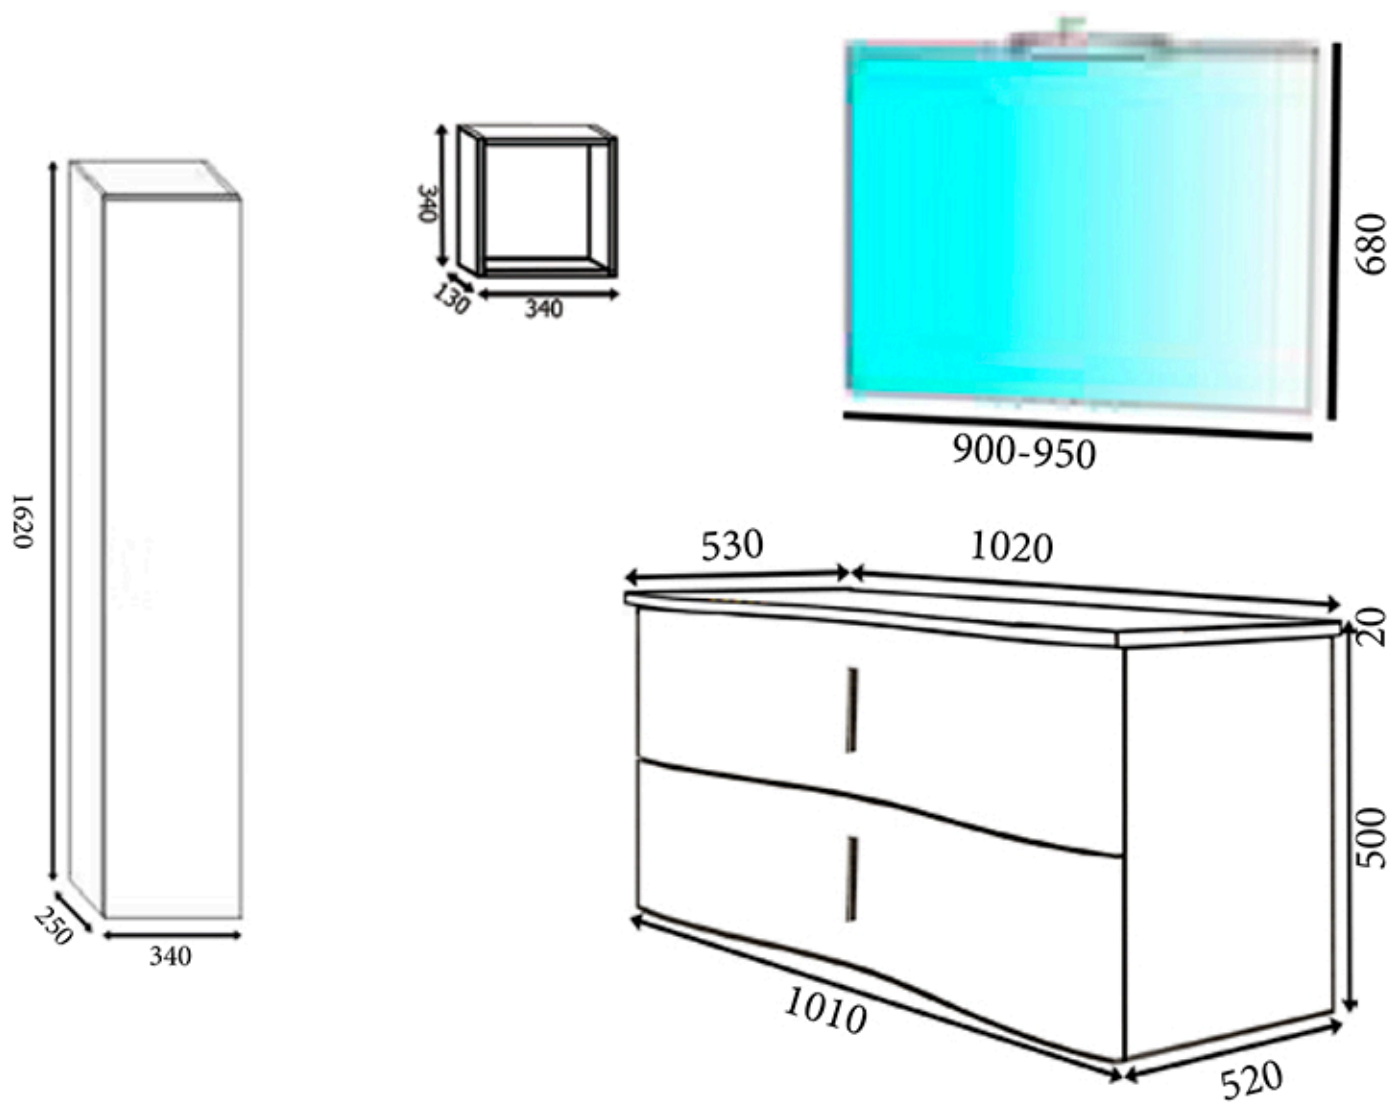

ONDA

ONDA cm 102 glossy white lacquered
Base cabinet cm 101x52 with technical marble washbasin;
Riquadro LED mirror cm 95x68; Smart wall column cm 162x34

ONDA cm 102 laccato bianco lucido
composto da mobile base cm 101x52 con lavabo in mineralmarmo;
specchio Riquadro LED cm 95x68; colonna Smart reversibile cm 162x34

MOBILE BASE E LAVABO/BASE CABINET AND SINK: cm 101x52 H50 Laccato bianco lucido - Lavabo in mineralmarmo cm 102x53x2/cm 101x52 H50 Glossy white lacquered - Technical marble sink cm 102x53x2

SPECCHI: Basic; Riflesso o Riquadro LED o altri modelli; Silver, Idea, Lift Up o Domus specchi contenitori

PENSILI: Cubo/A aperto, Cubo/P con porta, o con porta bicolore; cm 34x34x13 lati reversibili

WALL UNIT: opened Cube/A; Cube/P with door o with two tone door; cm 34x34x13 reversibles sides

COLONNE: Smart, Idea c/porta a pressione, anche con maniglia; cm 162x34x25 lati reversibili

WALL COLUMN: Smart, Idea push to open, also with handle; 162x34x25 reversibles sides

Cassetti a chiusura ammortizzata, lavabi in mineralmarmo - Soften closing drawers, technical marble washbasins - Langsam schließende Schubladen, waschbecken aus technischem marmor - Tiroirs à fermeture amortie, lavabos en marbre technique