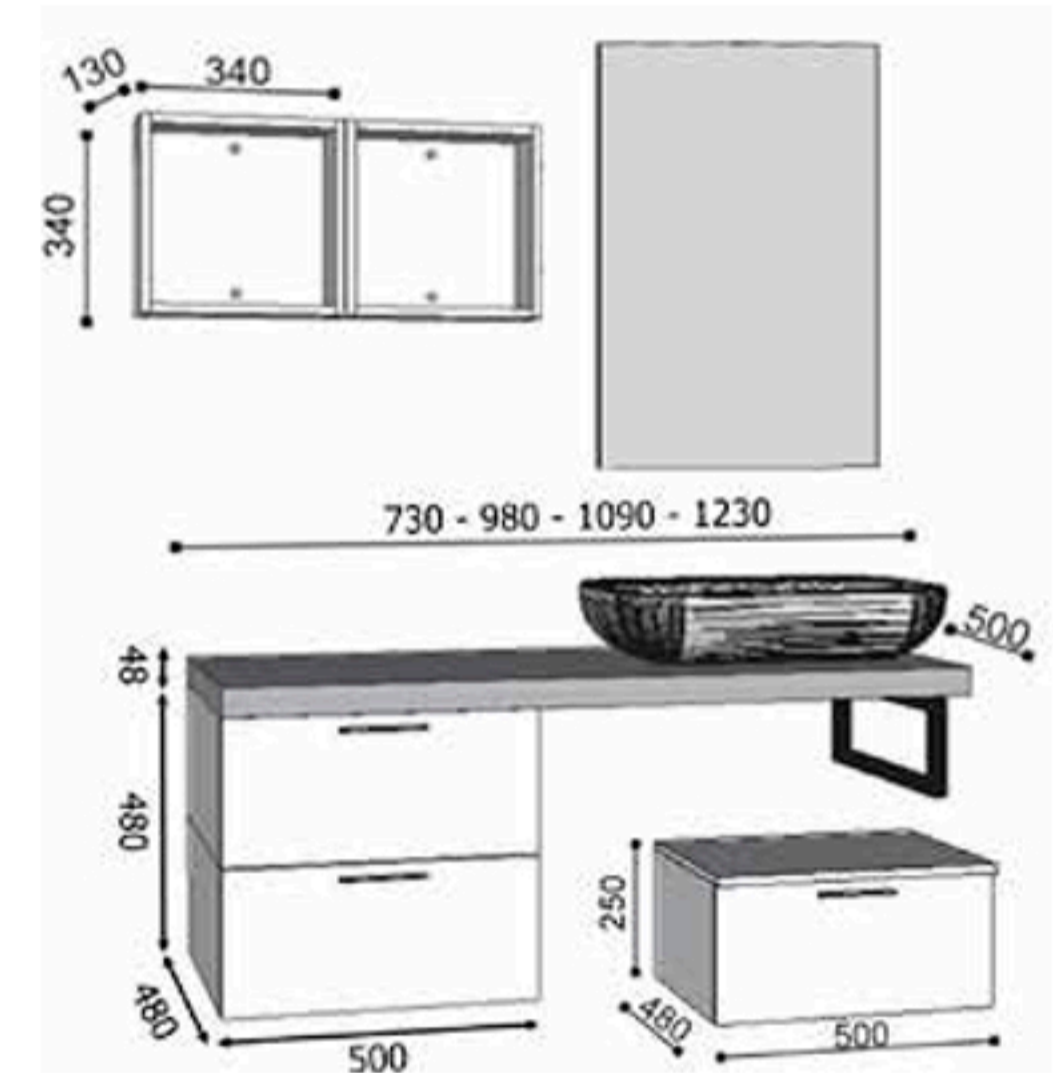

MOBILE BASE LATERALE/LATERAL BASE CABINET: con 1 o 2 cassetti laccata bianco lucido/ *with 1 or 2 drawers, glossy white lacquered* cm 50x48 H25 1 cassetto/drawer; cm 50x48 H50 2 cassetti/drawers

LAVABI IN CERAMICA/CERAMIC WASHBASINS: mod. Klemt cm 51x41x14, Nuvola cm 60x40x15, Manet cm 56x42x14,5, Carrà cm 51x40x13,5, May cm 60,5x42x6

SPECCHI: Basic; Riflesso o Riquadro LED o altri modelli; Silver, Idea, Lift Up o Domus specchi contenitori **MIRRORS:** *reversible sides mod. Basic, Riflesso, Riquadro LED; others models; Silver, Idea, Lift Up or Domus container mirrors*

LAMPADE: alogene o LED vari modelli

LAMPS: *halogen or LED lamps various models*

PENSILI: Cubo/A aperto, Cubo/P con porta, o con porta bicolore; cm 34x34x13 lati reversibili

WALL UNIT: *opened Cube/A; Cube/P with door o with two tone door; cm 34x34x13 reversibles sides*

COLONNE: Idea c/porta a pressione, anche con maniglia; Harmony o Smart; cm 162x34x25 lati reversibili

WALL COLUMN: *Idea push to open, also with handle; Harmony or Smart; cm 162x34x25 reversibles sides*

Cassetti a chiusura ammortizzata, lavabi in ceramica - *Soften closing drawers, ceramic washbasins - Langsam schließende Schubladen, keramikspüle - Tiroirs à fermeture amortie, lavabos en céramique*

Larice bianco