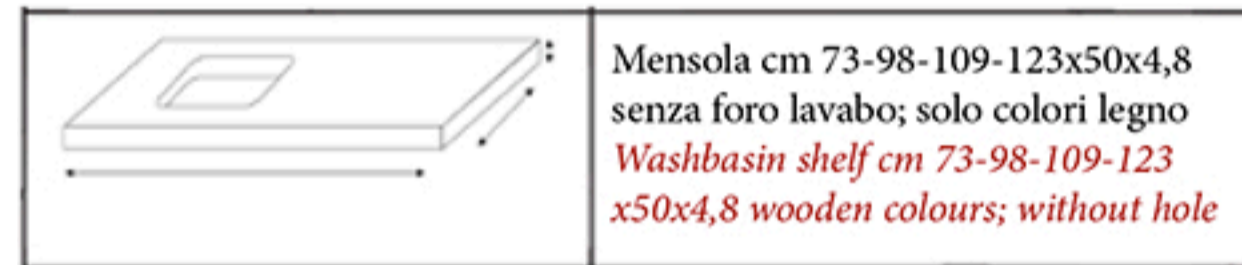

MOBILE BASE LATERALE/LATERAL BASE CABINET: con 1 o 2 cassetti laccata bianco lucido/ *with 1 or 2 drawers, glossy white lacquered* cm 50x48 H25 1 cassetto/drawer; cm 50x48 H50 2 cassetti/drawers

LAVABI IN CERAMICA/CERAMIC WASHBASINS: mod. Klemt cm 51x41x14, Nuvola cm 60x40x15, Manet cm 56x42x14,5, Carrà cm 51x40x13,5, May cm 60,5x42x6

SPECCHI: Basic; Riflesso o Riquadro LED o altri modelli; Silver, Idea, Lift Up o Domus specchi contenitori **MIRRORS:** *reversible sides mod. Basic, Riflesso, Riquadro LED; others models; Silver, Idea, Lift Up or Domus container mirrors*

LAMPADE: alogene o LED vari modelli

LAMPS: *halogen or LED lamps various models*

PENSILI: Cubo/A aperto, Cubo/P con porta, o con porta bicolore; cm 34x34x13 lati reversibili

WALL UNIT: *opened Cube/A; Cube/P with door o with two tone door; cm 34x34x13 reversibles sides*

COLONNE: Idea c/porta a pressione, anche con maniglia; Harmony o Smart; cm 162x34x25 lati reversibili

WALL COLUMN: *Idea push to open, also with handle; Harmony or Smart; cm 162x34x25 reversibles sides*

Cassetti a chiusura ammortizzata, lavabi in ceramica - *Soften closing drawers, ceramic washbasins - Langsam schließende Schubladen, keramikspüle - Tiroirs à fermeture amortie, lavabos en céramique*

Larice bianco