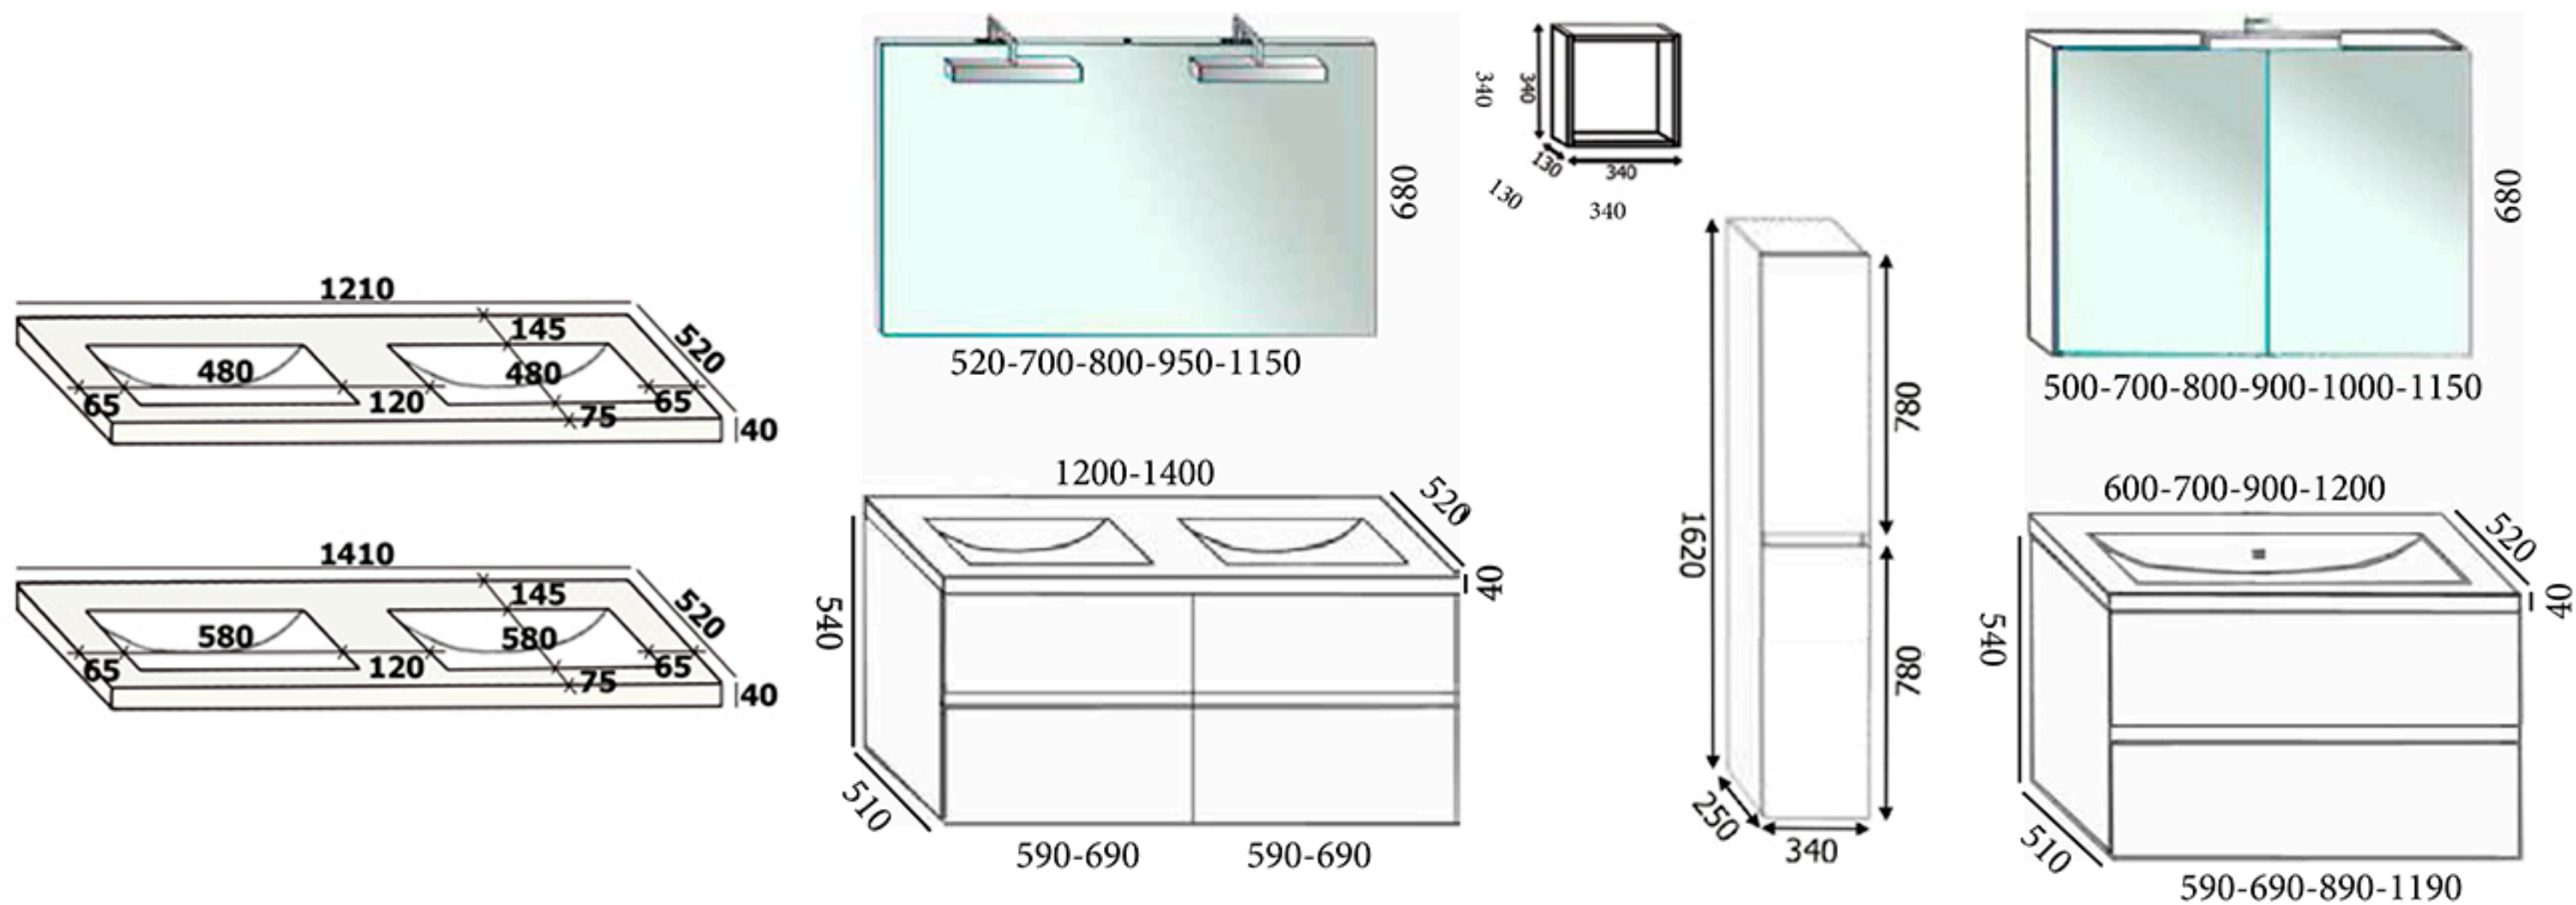

SPECCHI: reversibili mod. Basic; Riflesso o Riquadro LED o altri modelli diversi; Silver, Idea, Lift Up o Domus specchi contenitori

MIRRORS: reversible sides mod. Basic, Riflesso, Riquadro LED or others models; Silver, Idea, Lift up o Domus container mirrors

LAMPADIE/LAMPS: alogene o LED vari modelli/halogen or LED lamps various models

PENSILI: Cubo/A aperto, Cubo/P con porta, o con porta bicolore

WALL UNIT: opened Cube/A; Cube/P with door o with two tone door; cm 34x34x13 reversibles sides

COLONNE A MURO: Harmony, anche con maniglia; cm 162x34x25 lati reversibili

WALL COLUMN: Harmony, also with handle; cm 162x34x25 reversibles sides

Cassetti a chiusura ammortizzata, lavabi in mineralmarmo - Soften closing drawers, technical marble washbasins - Langsam schließende Schubladen, waschbecken aus technischem marmor - Tiroirs à fermeture amortie, lavabos en marbre technique