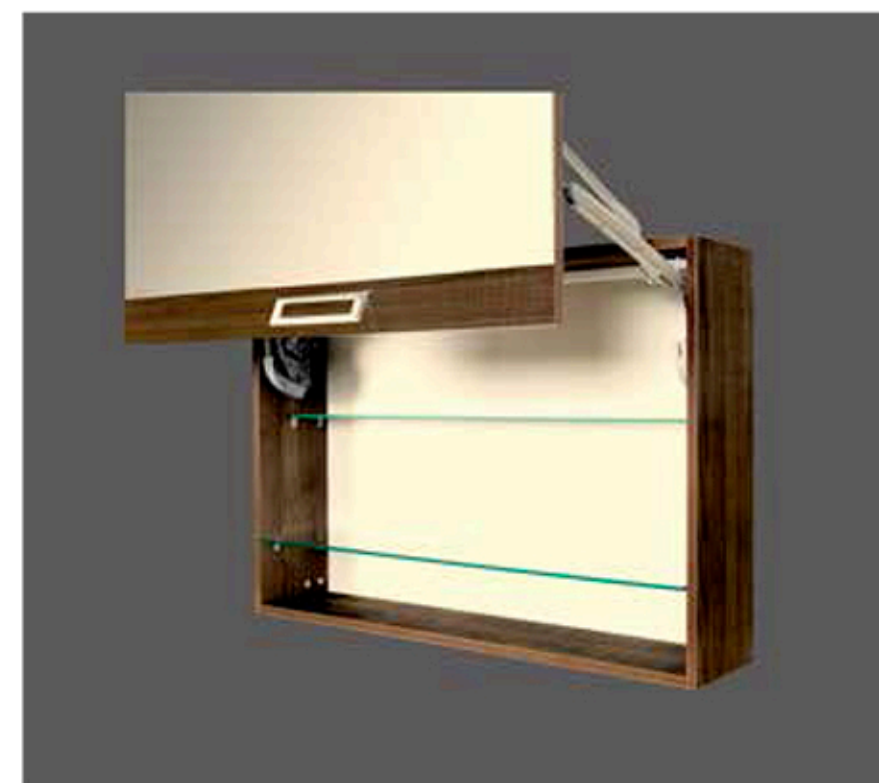

SPECCHI: Basic; Riflesso o Riquadro LED o altri modelli; Silver, Idea, Lift Up o Domus specchi contenitori

MIRRORS: reversible sides mod. Basic, Riflesso, Riquadro LED; others models; Silver, Idea, Lift Up or Domus container mirrors

LAMPADE: alogene o LED vari modelli

LAMPS: halogen or LED lamps various models

PENSILI: Cubo/A aperto, Cubo/P con porta, o con porta bicolore; cm 34x34x13 lati reversibili

WALL UNIT: opened Cube/A; Cube/P with door o with two tone door; cm 34x34x13 reversibles sides

COLONNE: Idea c/porta a pressione, anche con maniglia; Harmony o Smart; cm 162x34x25 lati reversibili

WALL COLUMN: Idea push to open, also with handle; Harmony or Smart; cm 162x34x25 reversibles sides

Cassetti a chiusura ammortizzata, lavabi in mineralmarmo - Soften closing drawers, technical marble washbasins - Langsam schließende Schubladen, waschbecken aus technischem marmor - Tiroirs à fermeture amortie, lavabos en marbre technique