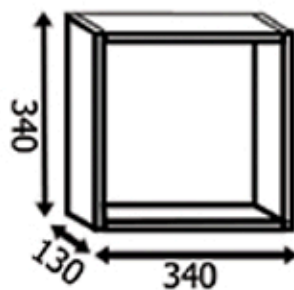

*ISE cm 83+25 lateral half column glossy white lacquered
Base cabinet cm 83x34 with technical marble washbasin; cm 25x34 lateral
half column (can be positioned on right or left); Idea container mirror with
Short LED lamp; 2 opened cube/A; Smart wall column cm 162x34*

LAMPADE: alogene o LED vari modelli

LAMPS: halogen or LED lamps various models

PENSILI: Cubo/A aperto, Cubo/P con porta, o con porta bicolore; cm 34x34x13 lati reversibili

WALL UNIT: opened Cube/A; Cube/P with door o with two tone door; cm 34x34x13 reversibles sides

COLONNE: Idea c/porta a pressione, anche con maniglia; Harmony o Smart; cm 162x34x25 lati reversibili

WALL COLUMN: Idea push to open, also with handle; Harmony or Smart; cm 162x34x25 reversibles sides

Cassetti a chiusura ammortizzata, lavabi in mineralmarmo - Soften closing drawers, technical marble washbasins - Langsam schließende Schubladen, waschbecken aus technischem marmor - Tiroirs à fermeture amortie, lavabos en marbre technique