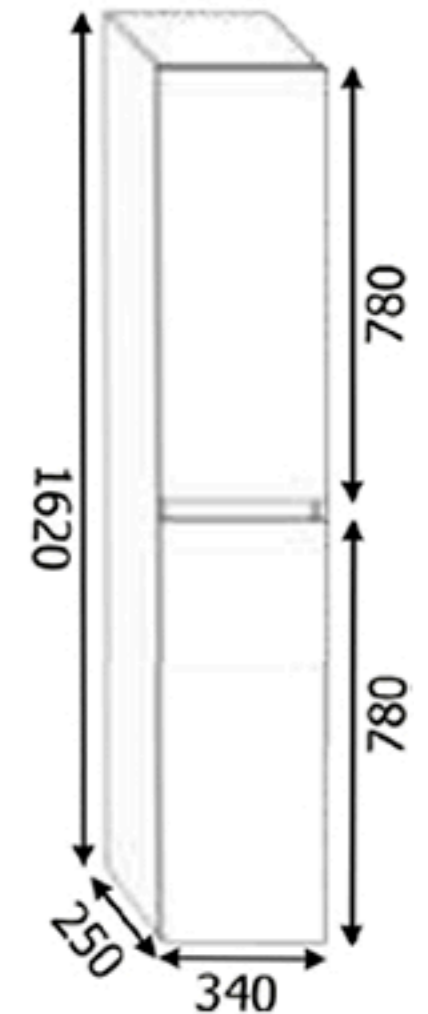

HARMONY cm 60-75-80-90-100

MOBILE BASE: cm 60-74,5-80-89,5- 99,5x45 H53 laccato bianco lucido, Noce tranchè, Larice bianco, rovere nodato, grigio cemento; su richiesta laccature del campionario colori o scala RAL

BASE CABINET: cm 60-74,5-80-89,5-99-5x45 H53 glossy white lacquered, Tranchè walnut wood, White larch wood, Knotty durmast wood, Cement grey; on request lacquering of colours samples or RAL scale

LAVABO/SINK: in ceramica/ceramic sink cm 61-76-815-910-101x46x2

SPECCHI: Basic; Riflesso o Riquadro LED o altri modelli; Silver, Idea; Lift up or Domus specchi contenitori **MIRRORS:** reversible sides mod. Basic, Riflesso, Riquadro LED; others models; Silver, Idea, Lift Up or Domus container mirrors

LAMPADE: alogene o LED vari modelli

LAMPS: halogen or LED lamps various models

PENSILI: Cubo/A aperto, Cubo/P con porta, o con porta bicolore; cm 34x34x13 lati reversibili

WALL UNIT: opened Cube/A; Cube/P with door o with two tone door; cm 34x34x13 reversibles sides

COLONNE: Idea c/porta a pressione, anche con maniglia; Harmony o Smart; cm 162x34x25 lati reversibili

WALL COLUMN: Idea push to open, also with handle; Harmony or Smart; cm 162x34x25 reversibles sides

Cassetti a chiusura ammortizzata, lavabi in ceramica - Soften closing drawers, ceramic washbasins - Langsam schließende Schubladen, keramikspüle - Tiroirs à fermeture amortie, lavabos en céramique

Tinte laccate o colori scala RAL
Samples lacquerings or RAL scale