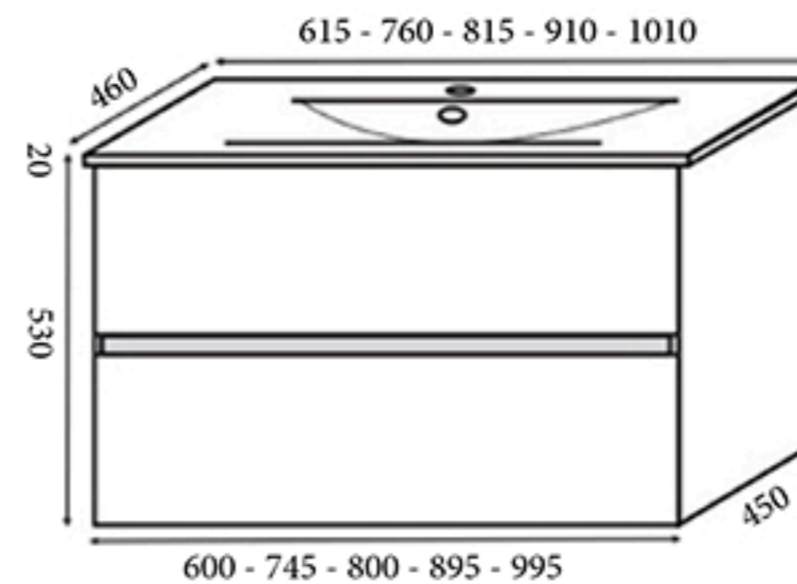

HARMONY cm 60-75-80-90-100

MOBILE BASE: cm 60-74,5-80-89,5- 99,5x45 H53 laccato bianco lucido, Noce tranchè, Larice bianco, rovere nodato, grigio cemento; su richiesta laccature del campionario colori o scala RAL

BASE CABINET: cm 60-74,5-80-89,5-99-5x45 H53 glossy white lacquered, Tranchè walnut wood, White larch wood, Knotty durmast wood, Cement grey; on request lacquering of colours samples or RAL scale

LAVABO/SINK: in ceramica/ceramic sink cm 61-76-815-910-101x46x2

SPECCHI: Basic; Riflesso o Riquadro LED o altri modelli; Silver, Idea; Lift up or Domus specchi contenitori **MIRRORS:** reversible sides mod. Basic, Riflesso, Riquadro LED; others models; Silver, Idea, Lift Up or Domus container mirrors

LAMPADE: alogene o LED vari modelli

LAMPS: halogen or LED lamps various models

PENSILI: Cubo/A aperto, Cubo/P con porta, o con porta bicolore; cm 34x34x13 lati reversibili

WALL UNIT: opened Cube/A; Cube/P with door o with two tone door; cm 34x34x13 reversibles sides

COLONNE: Idea c/porta a pressione, anche con maniglia; Harmony o Smart; cm 162x34x25 lati reversibili

WALL COLUMN: Idea push to open, also with handle; Harmony or Smart; cm 162x34x25 reversibles sides

Cassetti a chiusura ammortizzata, lavabi in ceramica - Soften closing drawers, ceramic washbasins - Langsam schließende Schubladen, keramikspüle - Tiroirs à fermeture amortie, lavabos en céramique

Tinte laccate o colori scala RAL
Samples lacquerings or RAL scale