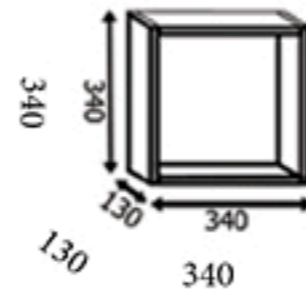

HARMONY cm 60-75-80-90-100

MOBILE BASE: cm 60-74,5-80-89,5- 99,5x45 H53 laccato bianco lucido, Noce tranchè, Larice bianco, rovere nodato, grigio cemento; su richiesta laccature del campionario colori o scala RAL

BASE CABINET: cm 60-74,5-80-89,5-99-5x45 H53 glossy white lacquered, Tranchè walnut wood, White larch wood, Knotty durmast wood, Cement grey; on request lacquering of colours samples or RAL scale

LAVABO/SINK: in ceramica/ceramic sink cm 61-76-815-910-101x46x2

SPECCHI: Basic; Riflesso o Riquadro LED o altri modelli; Silver, Idea; Lift up or Domus specchi contenitori **MIRRORS:** reversible sides mod. Basic, Riflesso, Riquadro LED; others models; Silver, Idea, Lift Up or Domus container mirrors

LAMPADE: alogene o LED vari modelli

LAMPS: halogen or LED lamps various models

PENSILI: Cubo/A aperto, Cubo/P con porta, o con porta bicolore; cm 34x34x13 lati reversibili

WALL UNIT: opened Cube/A; Cube/P with door o with two tone door; cm 34x34x13 reversibles sides

COLONNE: Idea c/porta a pressione, anche con maniglia; Harmony o Smart; cm 162x34x25 lati reversibili

WALL COLUMN: Idea push to open, also with handle; Harmony or Smart; cm 162x34x25 reversibles sides

Cassetti a chiusura ammortizzata, lavabi in ceramica - Soften closing drawers, ceramic washbasins - Langsam schließende Schubladen, keramikspüle - Tiroirs à fermeture amortie, lavabos en céramique

Tinte laccate o colori scala RAL
Samples lacquerings or RAL scale