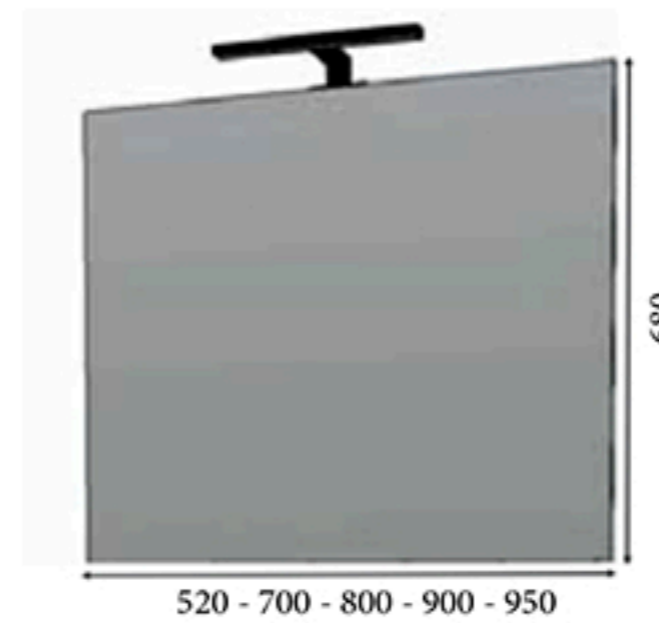

HARMONY cm 60-75-80-90-100

MOBILE BASE: cm 60-74,5-80-89,5- 99,5x45 H53 laccato bianco lucido, Noce tranchè, Larice bianco, rovere nodato, grigio cemento; su richiesta laccature del campionario colori o scala RAL

BASE CABINET: cm 60-74,5-80-89,5-99-5x45 H53 glossy white lacquered, Tranchè walnut wood, White larch wood, Knotty durmast wood, Cement grey; on request lacquering of colours samples or RAL scale

LAVABO/SINK: in ceramica/ceramic sink cm 61-76-815-910-101x46x2

SPECCHI: Basic; Riflesso o Riquadro LED o altri modelli; Silver, Idea; Lift up or Domus specchi contenitori **MIRRORS:** reversible sides mod. Basic, Riflesso, Riquadro LED; others models; Silver, Idea, Lift Up or Domus container mirrors

LAMPADE: alogene o LED vari modelli

LAMPS: halogen or LED lamps various models

PENSILI: Cubo/A aperto, Cubo/P con porta, o con porta bicolore; cm 34x34x13 lati reversibili

WALL UNIT: opened Cube/A; Cube/P with door o with two tone door; cm 34x34x13 reversibles sides

COLONNE: Idea c/porta a pressione, anche con maniglia; Harmony o Smart; cm 162x34x25 lati reversibili

WALL COLUMN: Idea push to open, also with handle; Harmony or Smart; cm 162x34x25 reversibles sides

Cassetti a chiusura ammortizzata, lavabi in ceramica - Soften closing drawers, ceramic washbasins - Langsam schließende Schubladen, keramikspüle - Tiroirs à fermeture amortie, lavabos en céramique

Tinte laccate o colori scala RAL
Samples lacquerings or RAL scale