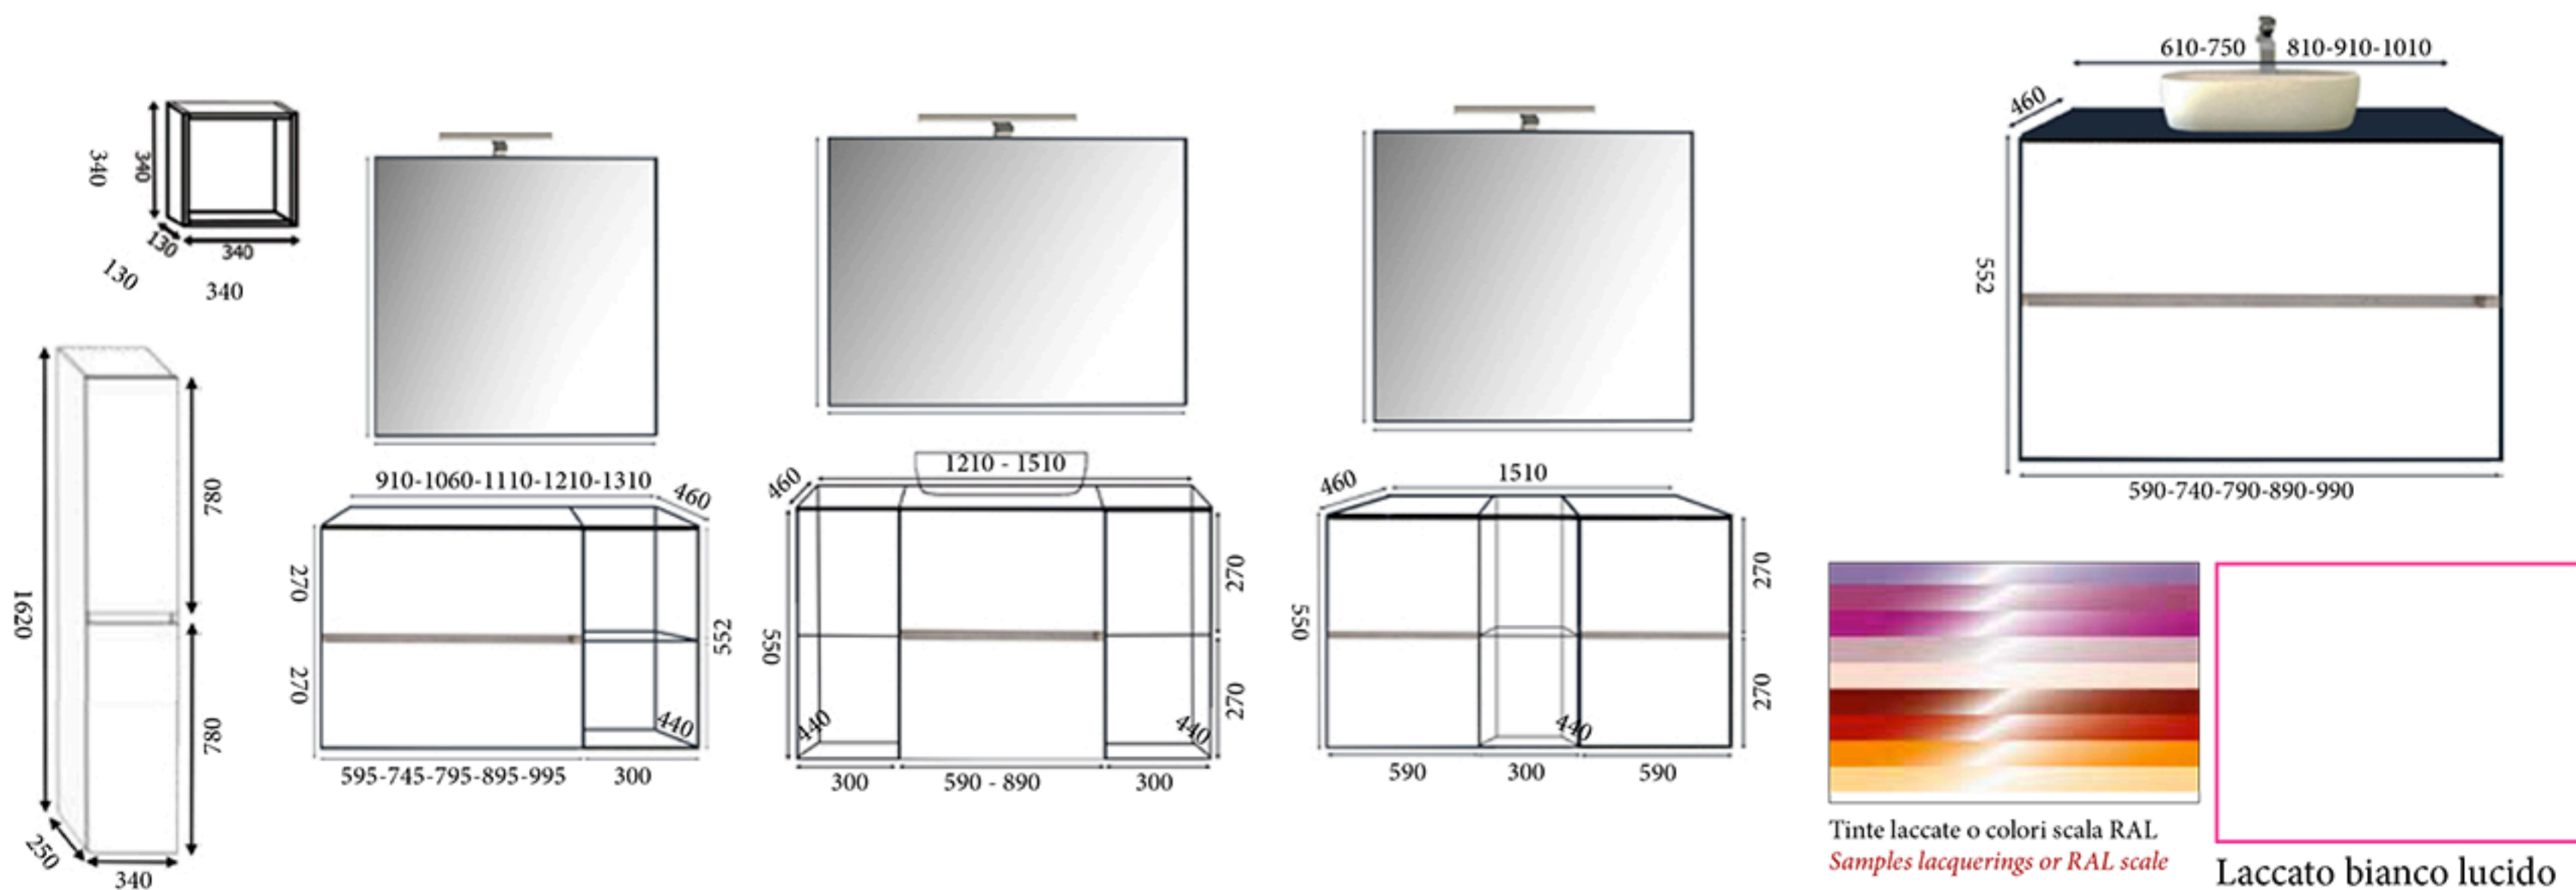

LAVABO/SINK: in ceramica, 5 modelli a scelta / 5 models to choice ceramic washbasin

BASE NERA A GIORNO E TOP: cm 30x44 H54 posizionabile a destra o sinistra - Top cm 61-75-81-91-101-106-111-121-131-151x46x1,2

BLACK LATERAL CABINET AND TOP: cm 30x44 H54 right or left placeable cabinet base - Top cm 61-75-81-91-101-106-111-121-131-151x46x1,2

SPECCHI: reversibili mod. Basic; Riflesso o Riquadro LED o altri modelli; Silver, Idea, Lift Up o Domus specchi contenitori

MIRRORS: Basic, Riflesso, Riquadro LED reversible sides or others models; Silver, Idea, Lift Up or Domus container mirrors

LAMPADE: alogene o LED vari modelli

LAMPS: halogen or LED lamps various models

PENSILI: Cubo/A aperto, Cubo/P con porta, o con porta bicolore; cm 34x34x13 lati reversibili

WALL UNIT: opened Cube/A; Cube/P with door o with two tone door; cm 34x34x13 reversibles sides

COLONNE: Idea c/porta a pressione, anche con maniglia; Harmony o Smart; cm 162x34x25 lati reversibili

WALL COLUMN: Idea push to open, also with handle; Harmony or Smart; cm 162x34x25 reversibles sides

Cassetti a chiusura ammortizzata, lavabi in ceramica - Soften closing drawers, ceramic washbasins - Langsam schließende Schubladen, keramikspüle - Tiroirs à fermeture amortie, lavabos en céramique

Grigio cemento