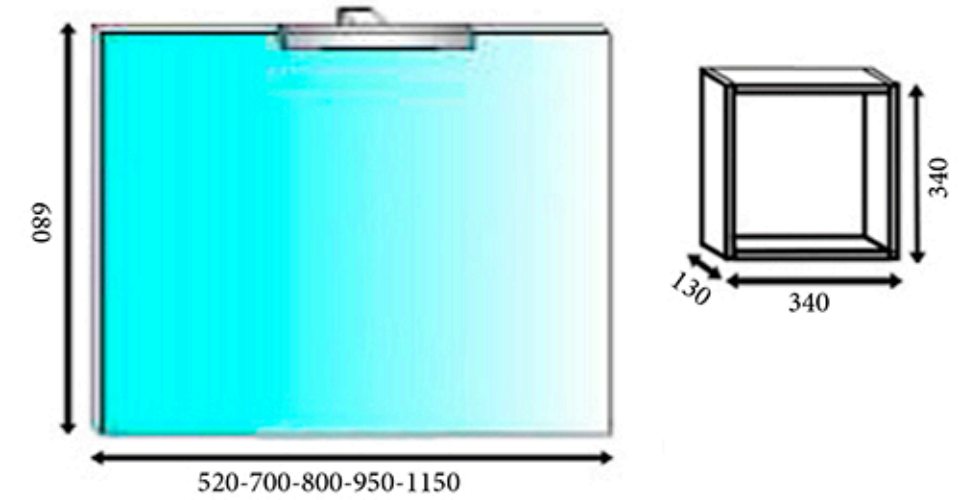

FUNNY FINITURE MENSOLE - TOPS / SHELF FINISHES

COLORI GAMBE / LEGS COLOURS

LAVABI AD APPOGGIO - COUNTERTOP WASHBASIN