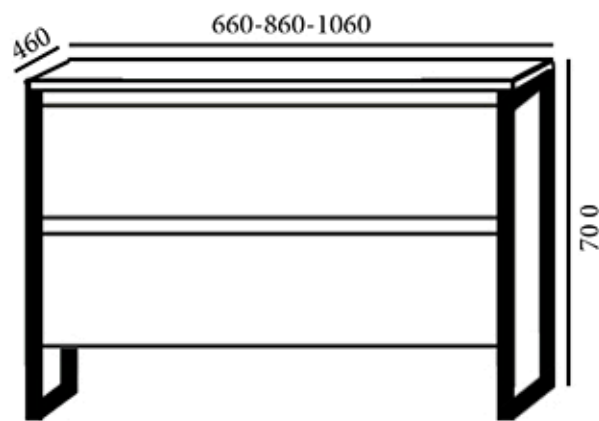

FUNNY mensola cm 106x46x4 in abete
Mensola c/lavabo Nuvola cm 60x40 e staffa porta asciugamani; Base tipo B cm 80 laccata Verde Petrolio opaco
specchio Tondo ø 68 con lampada Vetrella alogena

FUNNY fir wood cm 106x46x4 shelf
Shelf with Nuvola ceramic sink cm 60x40 with towel holder bracket; lateral B type cm 80 base opaque petrol green lacquered; Round mirror ø cm 68 with Vetrella halogen lamp

ALLUMINIO BIANCO

BRONZO

LAVABI AD APPOGGIO - COUNTERTOP WASHBASIN

Klemt cm 51x41x14

Nuvola cm 60x40x15

Manet cm 56x42x14,5

Carrà cm 51x40x13,5

May cm 60,5x42x6

Shelf in fir blockboard shelf/top with width to customer choice x46x4

Shelf in MDF fiberboard for lacquerings, cm 50x4 width to customer choice

Cabinet base washbasin holder A type cm 59,5, - 79,5 - 99,5x45 H25

Elementi intercambiabili

Specchi: Basic cm 52/70/80/95/115x68; Riflesso/Riquadro LED 80/90-95/115x68

Specchi contenitori mod: Silver, Lift Up, Idea colori e misure diverse

Lampade: alogene o LED vari modelli