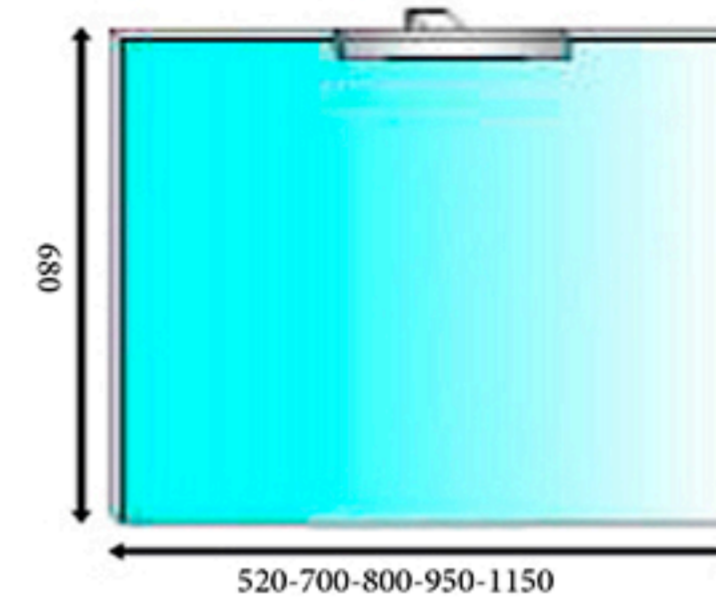

COLORI GAMBE / LEGS COLOURS