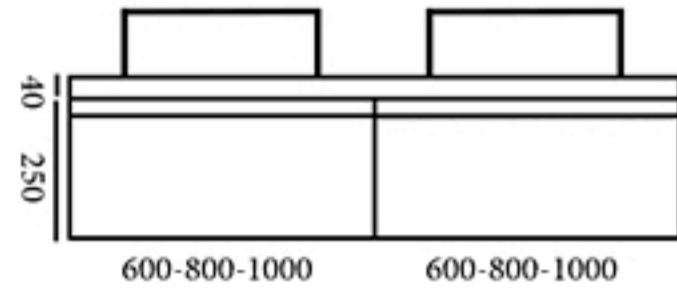

FUNNY FINITURE MENSOLE - TOPS / SHELF FINISHES

COLORI GAMBE / LEGS COLOURS

LAVABI AD APPOGGIO - COUNTERTOP WASHBASIN