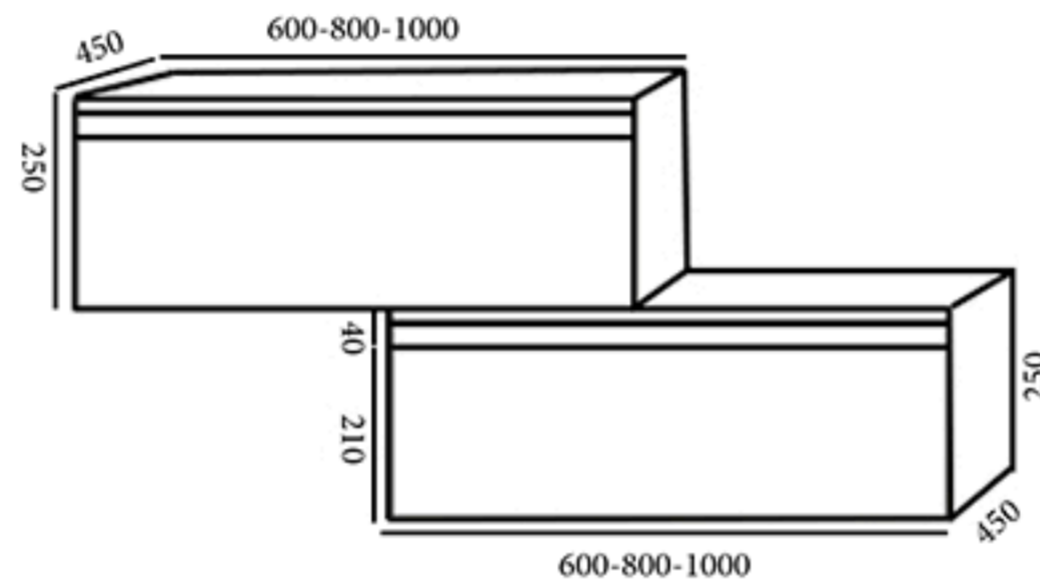

FUNNY FINITURE MENSOLE - TOPS / SHELF FINISHES

COLORI GAMBE / LEGS COLOURS

LAVABI AD APPOGGIO - COUNTERTOP WASHBASIN