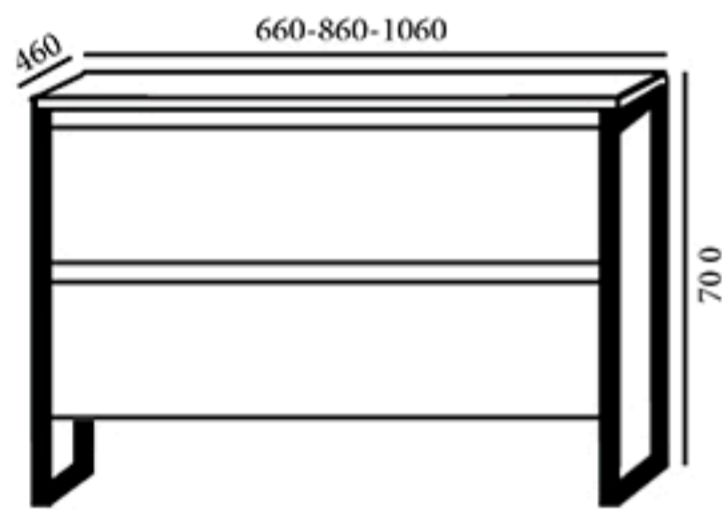

FUNNY FINITURE MENSOLE - TOPS / SHELF FINISHES

COLORI GAMBE / LEGS COLOURS

LAVABI AD APPOGGIO - COUNTERTOP WASHBASIN