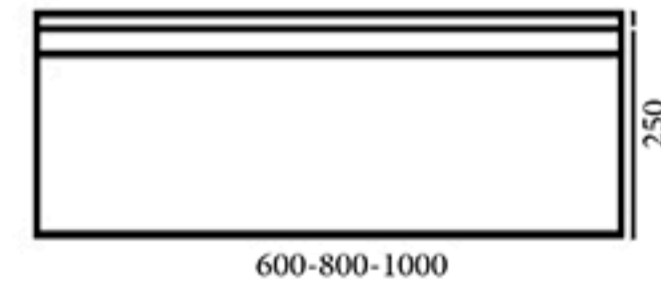

ALLUMINIO BIANCO

BRONZO

LAVABI AD APPOGGIO - COUNTERTOP WASHBASIN

Klemt cm 51x41x14

Nuvola cm 60x40x15

Manet cm 56x42x14,5

Carrà cm 51x40x13,5

May cm 60,5x42x6

Shelf in fir blockboard shelf/top with width to customer choice x46x4

Shelf in MDF fiberboard for lacquerings, cm 50x4 width to customer choice

Cabinet base washbasin holder A type cm 59,5, - 79,5 - 99,5x45 H25