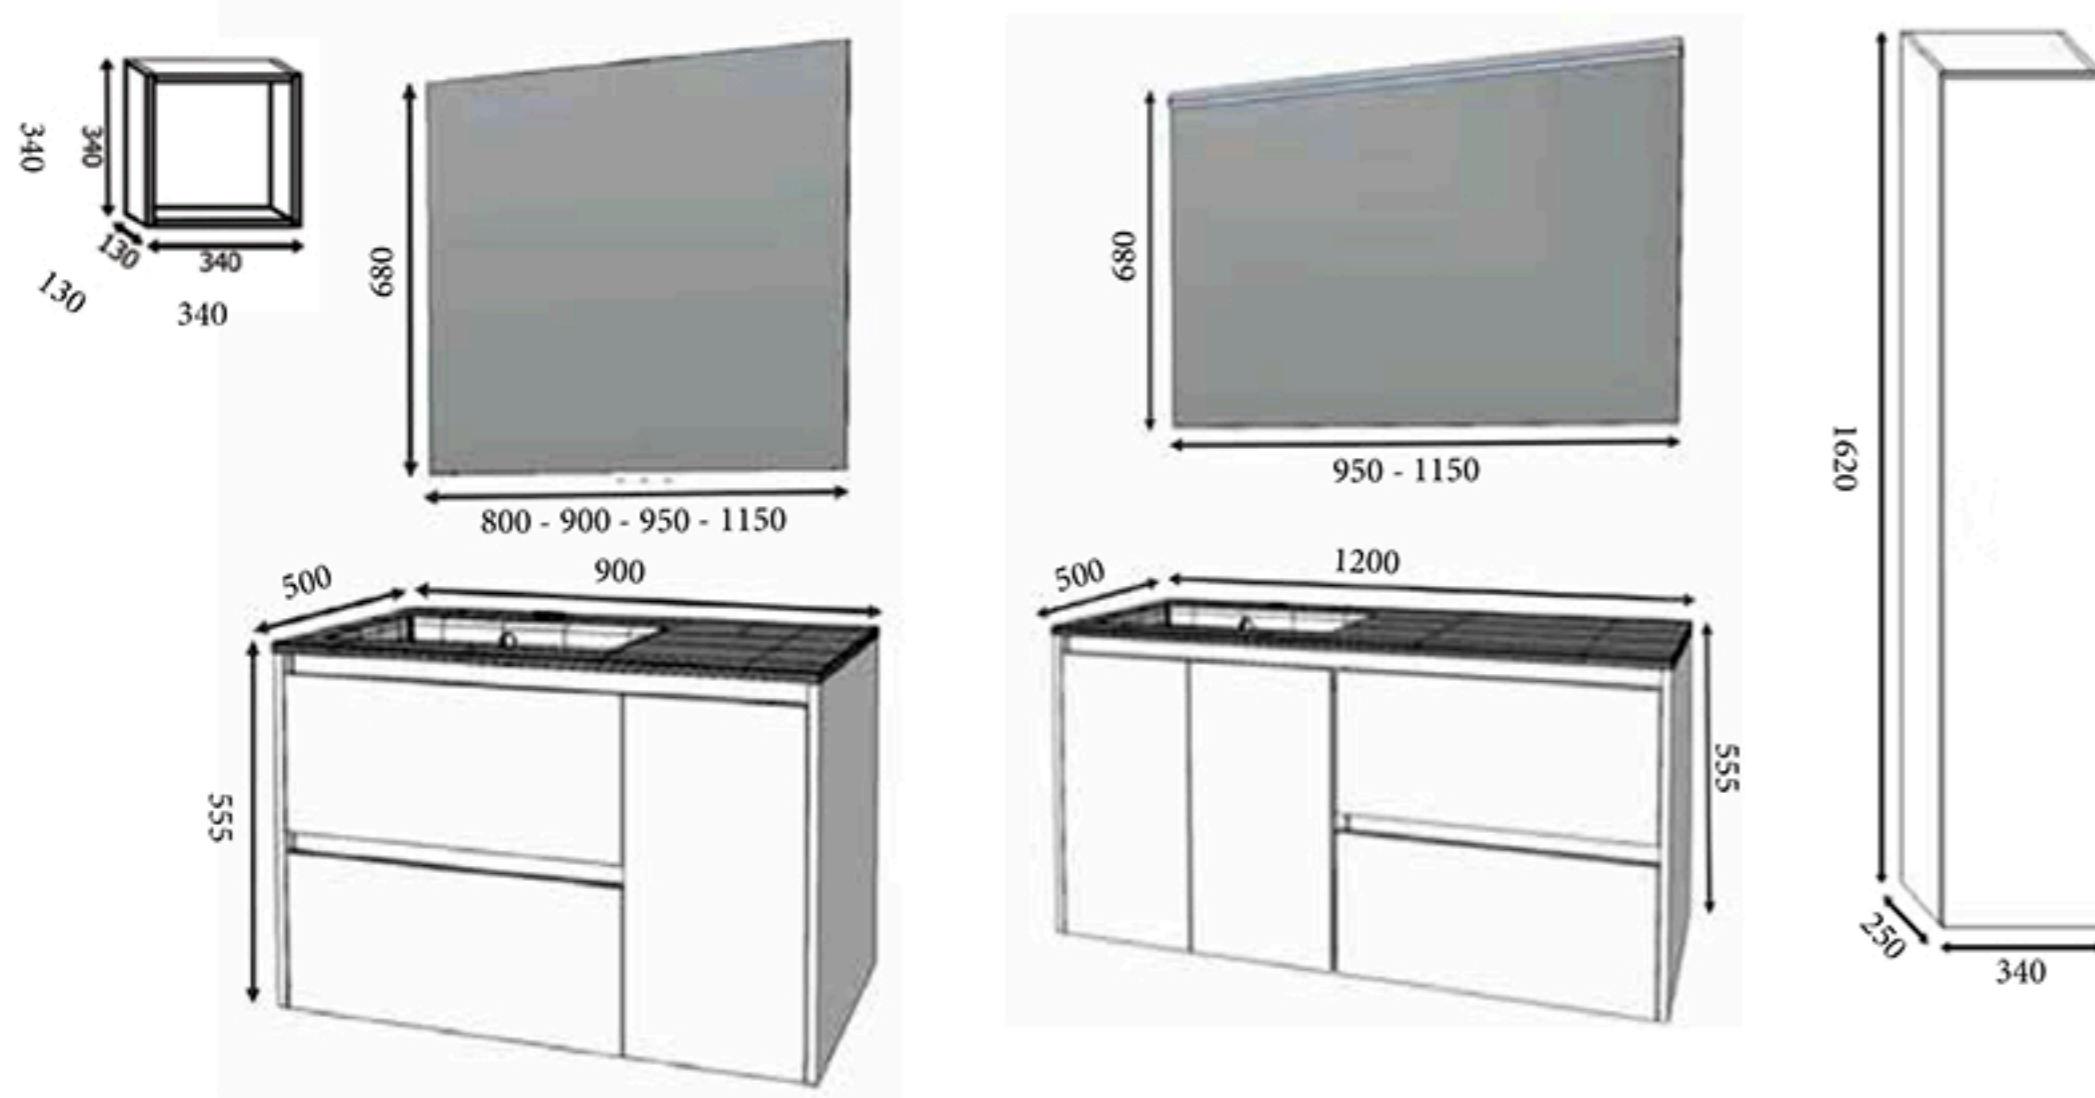

FLIP cm 90-120x50 H55

MOBILE BASE: Laccato bianco lucido o base bianca e frontale legno ; su richiesta laccature del campionario colori o scala RAL

BASE CABINET: glossy white lacquered or white base with wooden front; on request lacquering of colours samples or RAL scale

LAVABO/ WASHBASIN: in mineralmarmo/technical marble, cm 90-120x50x2

SPECCHI: reversibili mod. Basic; Riflesso o Riquadro LED; altri modelli diversi; Silver, Idea, Lift Up o Domus specchi contenitori

MIRRORS: reversible sides mod. Basic, Riflesso, Riquadro LED; others models; Silver, Idea, Lift up o Domus container mirrors

LAMPADIE/LAMPS: alogene o LED vari modelli/halogen or LED lamps various models

PENSILI: Cubo aperto, con porta, o con porta bicolore; cm 34x34x13 lati reversibili

WALL UNIT: opened Cube/A; Cube/P with door o with two tone door; cm 34x34x13 reversibles sides

COLONNE A MURO: Idea Flip apertura a pressione, anche con maniglia; cm 162x34x25 lati reversibili

WALL COLUMN: Idea Flip push to open, also with handle; cm 162x34x25 reversibles sides

Cassetti a chiusura ammortizzata, lavabi in mineralmarmo - Soften closing drawers, technical marble washbasins - Langsam schließende Schubladen, waschbecken aus technischem marmor - Tiroirs à fermeture amortie, lavabos en marbre technique