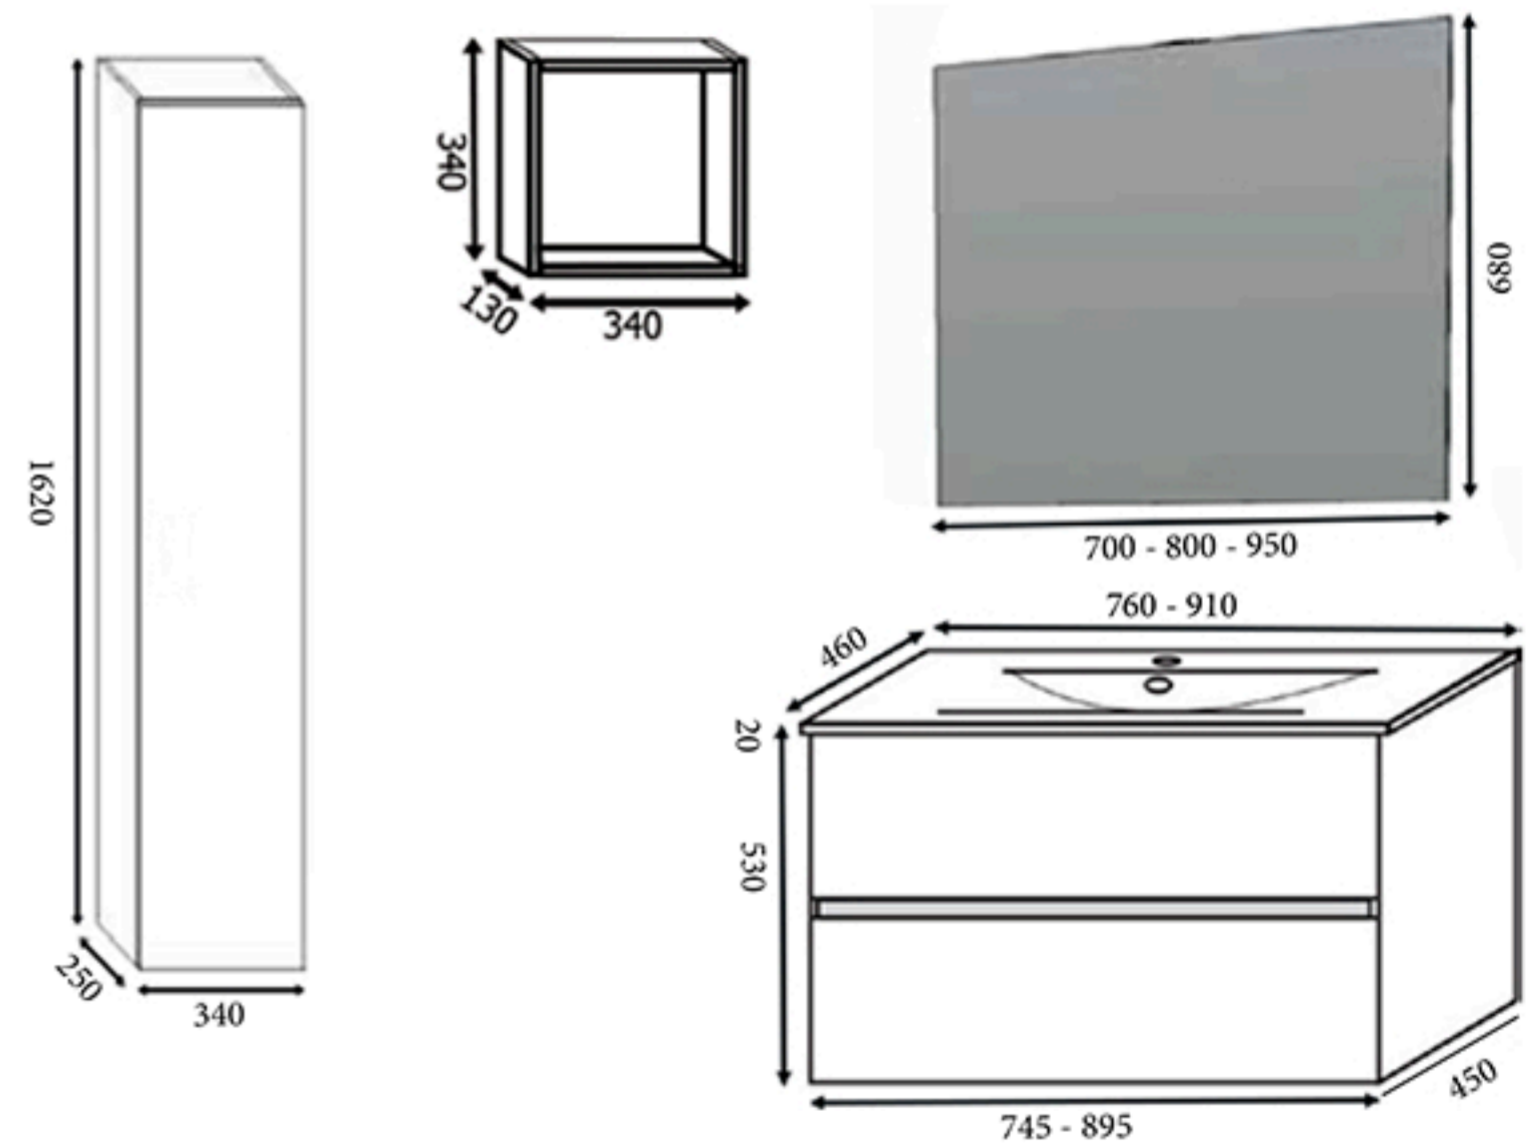

BASE CABINET: cm 74,5-89,5x45 H53 Glossy white lacquered, White larch wood, Grey larch wood; Tranchè ash wood; Tranchè walnut wood

LAVABO/WASHBASIN: in ceramica/ceramic washbasin cm 76-91x46x2

SPECCHI: Basic; Riflesso o Riquadro LED o altri modelli; Silver, Idea, Lift Up o Domus specchi contenitori

LAMPADE: alogene o LED vari modelli

PENSILI: Cubo/A aperto, Cubo/P con porta, o con porta bicolore; cm 34x34x13 lati reversibili

COLONNE: Smart, Idea c/porta a pressione, anche con maniglia; cm 162x34x25 lati reversibili

MIRRORS: reversible sides mod. Basic, Riflesso, Riquadro LED; others models; Silver, Idea, Lift Up or Domus container mirrors

LAMPS: halogen or LED lamps various models

WALL UNIT: opened Cube/A; Cube/P with door o with two tone door; cm 34x34x13 reversibles sides

WALL COLUMN: Smart, Idea push to open, also with handle; 162x34x25 reversibles sides

Cassetti a chiusura ammortizzata, lavabi in ceramica - Soften closing drawers, ceramic washbasins - Langsam schließende Schubladen, keramikspüle - Tiroirs à fermeture amortie, lavabos en céramique