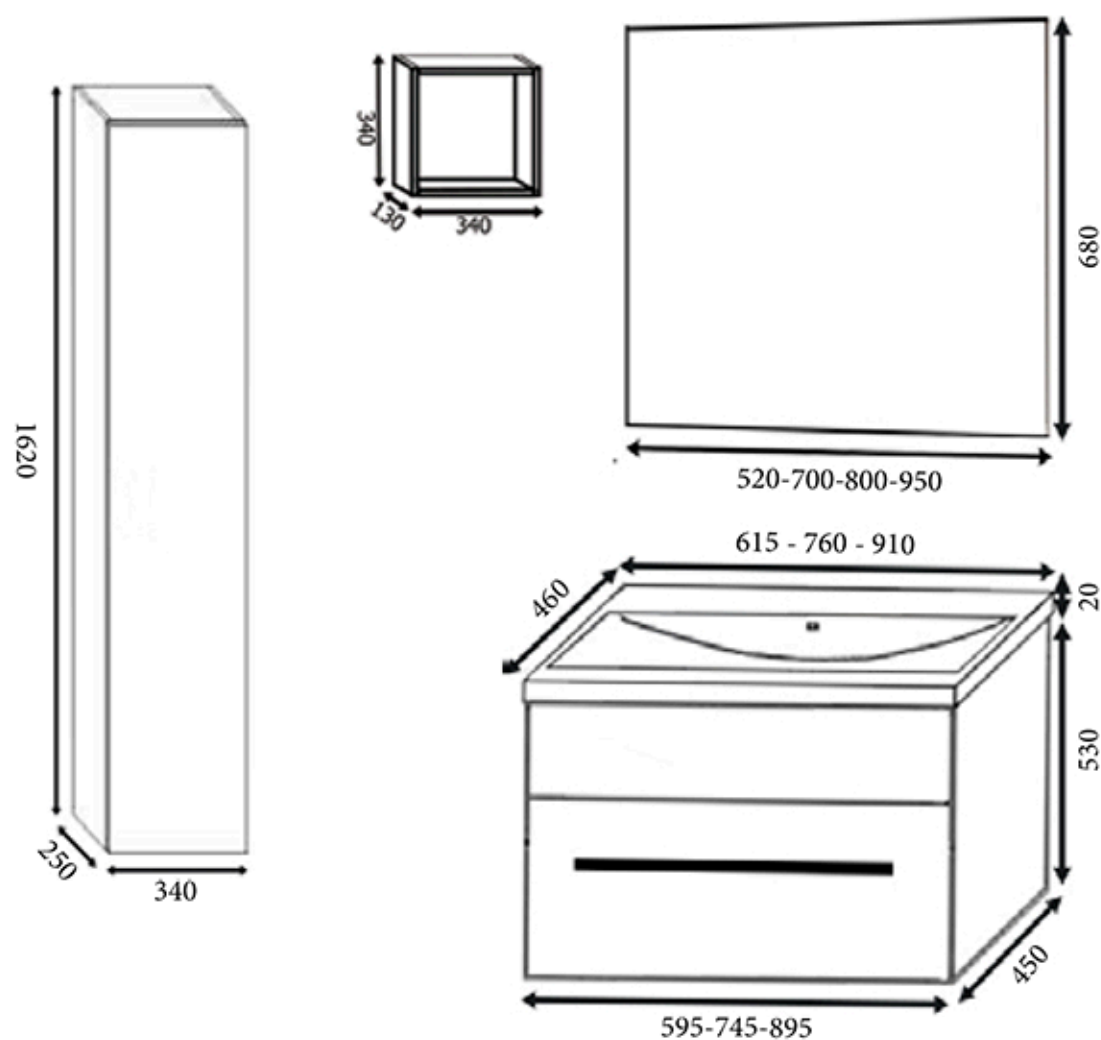

MOBILE BASE: cm 59,5-74,5-89,5x45 H53 Laccato bianco lucido, Rovere vivo, Rovere moro

BASE CABINET: cm 59,5-74,5-89,5x45 H53 Glossy white lacquered, Live durmast wood, Dark durmast wood

LAVABO/WASHBASIN: in ceramica/ceramic sink cm 61,5-76-91x46x2

SPECCHI: Basic; Riflesso o Riquadro LED o altri modelli; Silver, Idea, Lift Up o Domus specchi contenitori

LAMPADE: alogene o LED vari modelli

PENSILI: Cubo/A aperto, Cubo/P con porta, o con porta bicolore; cm 34x34x13 lati reversibili

COLONNE: Smart, Idea c/porta a pressione, anche con maniglia; cm 162x34x25 lati reversibili

MIRRORS: reversible sides mod. Basic, Riflesso, Riquadro LED; others models; Silver, Idea, Lift Up or Domus container mirrors

LAMPS: halogen or LED lamps various models

WALL UNIT: opened Cube/A; Cube/P with door o with two tone door; cm 34x34x13 reversibles sides

WALL COLUMN: Smart, Idea push to open, also with handle; 162x34x25 reversibles sides

Cassetti a chiusura ammortizzata, lavabi in ceramica - Soften closing drawers, ceramic washbasins - Langsam schließende Schubladen, keramikspüle - Tiroirs à fermeture amortie, lavabos en céramique

Rovere moro